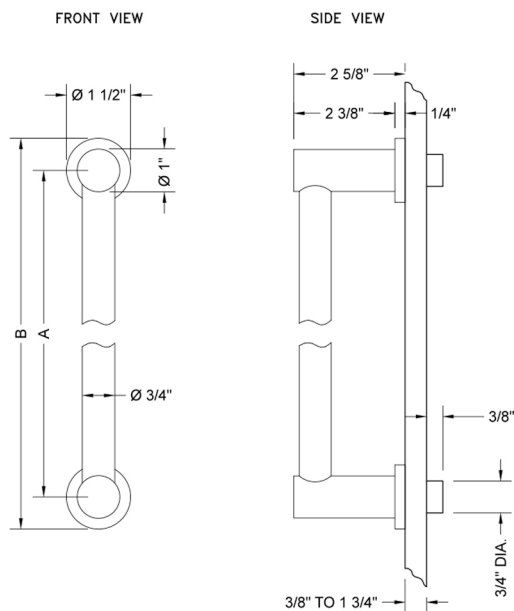

18" H40 Contempo II Front Mount Shower Door Pull

Model #: H40-FM-18-

FEATURES:

- Can be mounted vertically or horizontally
- Can be used as a towel bar, foot rest, or shaving station when mounted horizontally
- Not to be used as a grab bar
- All brass construction, fully polished & plated
- For Glass Installation: Separate mounting kit required (H40-GLSKIT)
- Custom sizes available- Contact JACLO for pricing & availability
- Door pulls 24" or longer are NOT AVAILABLE in PG or SG. For large quantity orders, please contact hospitality@jaclo.com

SPECIFICATION DRAWING:

CONTEMPO FRONT MOUNT DOOR PULL			
PART. #	SPECIFICS	A	B
H40-FM-XXX	6" C TO C	6"	7 1/2"
H40-FM-08-XXX	8" C TO C	8"	9 1/2"
H40-FM-12-XXX	12" C TO C	12"	13 1/2"
H40-FM-16-XXX	16" C TO C	16"	17 1/2"
H40-FM-18-XXX	18" C TO C	18"	19 1/2"
H40-FM-24-XXX	24" C TO C	24"	25 1/2"
H40-FM-32-XXX	32" C TO C	32"	33 1/2"