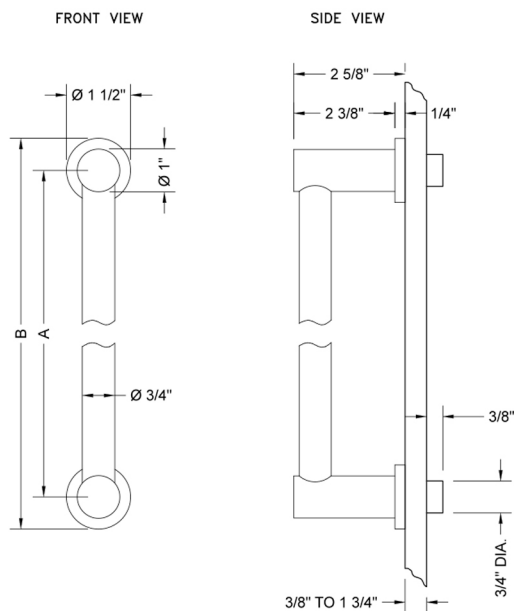

## 6" H40 Contempo II Front Mount Shower Door Pull

Model #: H40-FM-

### FEATURES:

- Can be mounted vertically or horizontally
- Can be used as a towel bar, foot rest, or shaving station when mounted horizontally
- Not to be used as a grab bar
- All brass construction, fully polished & plated
- For Glass Installation: Separate mounting kit required (H40-GLSKIT)
- Custom sizes available- Contact JACLO for pricing & availability
- Door pulls 24" or longer are NOT AVAILABLE in PG or SG. For large quantity orders, please contact [hospitality@jaclo.com](mailto:hospitality@jaclo.com)

### SPECIFICATION DRAWING:

CONTEMPO FRONT MOUNT DOOR PULL			
PART. #	SPECIFICS	A	B
H40-FM-XXX	6" C TO C	6"	7 1/2"
H40-FM-08-XXX	8" C TO C	8"	9 1/2"
H40-FM-12-XXX	12" C TO C	12"	13 1/2"
H40-FM-16-XXX	16" C TO C	16"	17 1/2"
H40-FM-18-XXX	18" C TO C	18"	19 1/2"
H40-FM-24-XXX	24" C TO C	24"	25 1/2"
H40-FM-32-XXX	32" C TO C	32"	33 1/2"