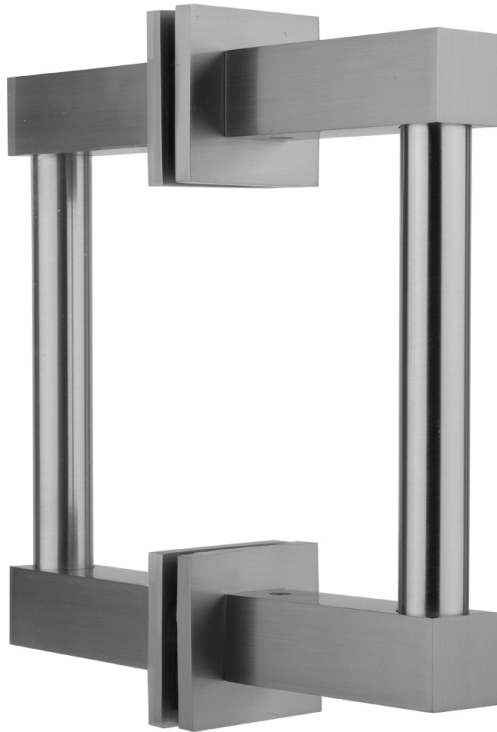

16" CUBIX® H42 Back to Back Shower Door Pull

Model #: H42-BB-16-

FEATURES:

- Can be mounted vertically or horizontally
- Can be used as a towel bar when mounted horizontally
- Not to be used as a grab bar
- All brass construction, fully polished & plated
- Includes rubber gaskets for glass door installation
- Custom sizes available- Contact JACLO for pricing & availability
- Not available in BKN, PCU, or PG

AVAILABLE FINISHES:

Polished Chrome (PCH)	Satin Chrome (SC)	Bronze Umber (BU)
Satin Nickel (SN)	Pewter (PEW)	Caramel Bronze (CB)
Polished Nickel (PN)	Antique Brass (AB)	Antique Copper (ACU)
Oil-Rubbed Bronze (ORB)	Polished Brass (PB)	Vintage Bronze (VB)
Satin Brass (SB)	Matte Black (MBK)	Satin Gold (SG)
White (WH)	Unlacquered Brass (ULB)	Satin Cooper (SCU)
Almond (ALD)	Amber (AMB)	Azure Blue (AZB)
Coral (COR)	Mint Green (GRN)	Stone Grey (GRY)
Lilac (LAC)	Light Blue (LBL)	Limon (LIM)
Plum (PLM)	Pink (PNK)	Red (RED)
Graphite (GPH)	Aged Urban Brass (AUB)	

SPECIFICATION DRAWING:

CUBIX® BACK TO BACK DOOR PULL			
PART. #	SPECIFICS	A	B
H42-BB-	6" CENTER TO CENTER	6"	7 1/2"
H42-BB-08	8" CENTER TO CENTER	8"	9 1/2"
H42-BB-12	12" CENTER TO CENTER	12"	13 1/2"
H42-BB-16	16" CENTER TO CENTER	16"	17 1/2"
H42-BB-18	18" CENTER TO CENTER	18"	19 1/2"
H42-BB-24	24" CENTER TO CENTER	24"	25 1/2"
H42-BB-32	32" CENTER TO CENTER	32"	33 1/2"