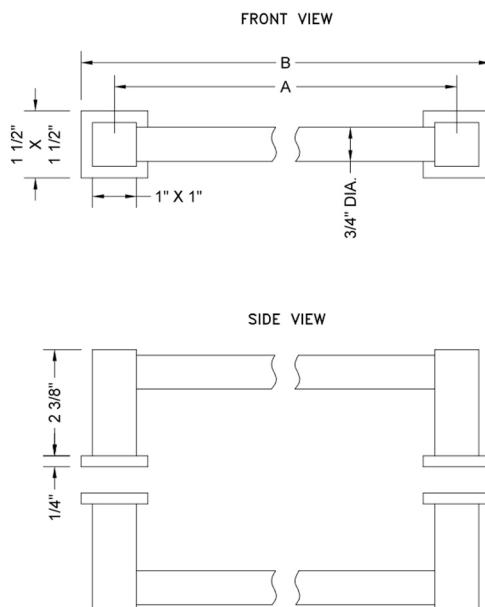

16" CUBIX® H42 Back to Back Shower Door Pull

Model #: H42-BB-16-

FEATURES:

- Can be mounted vertically or horizontally
- Can be used as a towel bar when mounted horizontally
- Not to be used as a grab bar
- All brass construction, fully polished & plated
- Includes rubber gaskets for glass door installation
- Custom sizes available- Contact JACLO for pricing & availability
- Not available in BKN, PCU, or PG

SPECIFICATION DRAWING:

CUBIX® BACK TO BACK DOOR PULL			
PART. #	SPECIFICS	A	B
H42-BB-	6" CENTER TO CENTER	6"	7 1/2"
H42-BB-08	8" CENTER TO CENTER	8"	9 1/2"
H42-BB-12	12" CENTER TO CENTER	12"	13 1/2"
H42-BB-16	16" CENTER TO CENTER	16"	17 1/2"
H42-BB-18	18" CENTER TO CENTER	18"	19 1/2"
H42-BB-24	24" CENTER TO CENTER	24"	25 1/2"
H42-BB-32	32" CENTER TO CENTER	32"	33 1/2"