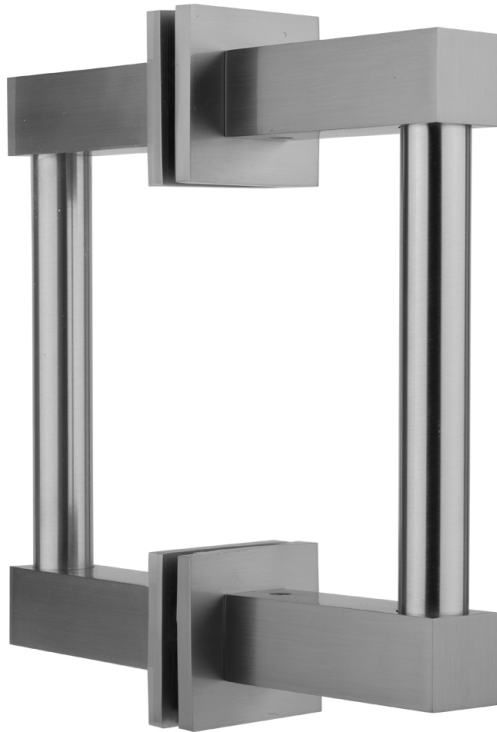

## 8" CUBIX® H42 Back to Back Shower Door Pull

Model #: H42-BB-8-

### FEATURES:

- Can be mounted vertically or horizontally
- Can be used as a towel bar when mounted horizontally
- Not to be used as a grab bar
- All brass construction, fully polished & plated
- Includes rubber gaskets for glass door installation
- Custom sizes available- Contact JACLO for pricing & availability
- Not available in BKN, PCU, or PG
- Door pulls 24" or longer are NOT AVAILABLE in SG. For large quantity orders, please contact [hospitality@jaclo.com](mailto:hospitality@jaclo.com)

### AVAILABLE FINISHES:

Polished Chrome (PCH)	Satin Chrome (SC)	Bronze Umber (BU)
Satin Nickel (SN)	Pewter (PEW)	Caramel Bronze (CB)
Polished Nickel (PN)	Antique Brass (AB)	Antique Copper (ACU)
Oil-Rubbed Bronze (ORB)	Polished Brass (PB)	Vintage Bronze (VB)
Satin Brass (SB)	Matte Black (MBK)	Satin Gold (SG)
White (WH)	Unlacquered Brass (ULB)	Satin Cooper (SCU)
Almond (ALD)	Amber (AMB)	Azure Blue (AZB)
Coral (COR)	Mint Green (GRN)	Stone Grey (GRY)
Lilac (LAC)	Light Blue (LBL)	Limon (LIM)
Plum (PLM)	Pink (PNK)	Red (RED)
Graphite (GPH)	Aged Unlacquered Brass (AUB)	

### SPECIFICATION DRAWING:

CUBIX® BACK TO BACK DOOR PULL			
PART. #	SPECIFICS	A	B
H42-BB-	6" CENTER TO CENTER	6"	7 1/2"
H42-BB-08	8" CENTER TO CENTER	8"	9 1/2"
H42-BB-12	12" CENTER TO CENTER	12"	13 1/2"
H42-BB-16	16" CENTER TO CENTER	16"	17 1/2"
H42-BB-18	18" CENTER TO CENTER	18"	19 1/2"
H42-BB-24	24" CENTER TO CENTER	24"	25 1/2"
H42-BB-32	32" CENTER TO CENTER	32"	33 1/2"