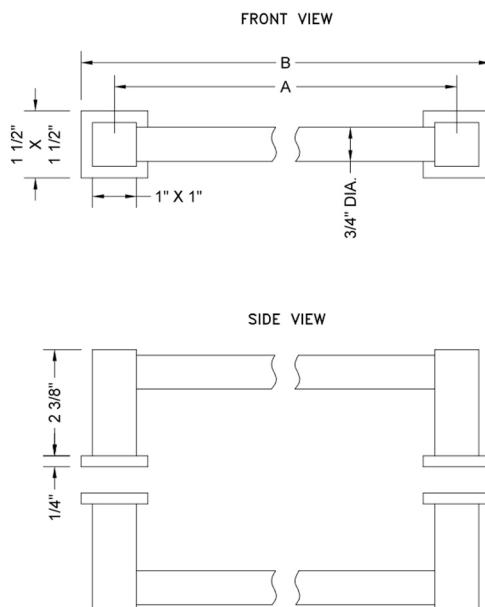

8" CUBIX® H42 Back to Back Shower Door Pull

Model #: H42-BB-8-

FEATURES:

- Can be mounted vertically or horizontally
- Can be used as a towel bar when mounted horizontally
- Not to be used as a grab bar
- All brass construction, fully polished & plated
- Includes rubber gaskets for glass door installation
- Custom sizes available- Contact JACLO for pricing & availability
- Not available in BKN, PCU, or PG

SPECIFICATION DRAWING:

CUBIX® BACK TO BACK DOOR PULL			
PART. #	SPECIFICS	A	B
H42-BB-	6" CENTER TO CENTER	6"	7 1/2"
H42-BB-08	8" CENTER TO CENTER	8"	9 1/2"
H42-BB-12	12" CENTER TO CENTER	12"	13 1/2"
H42-BB-16	16" CENTER TO CENTER	16"	17 1/2"
H42-BB-18	18" CENTER TO CENTER	18"	19 1/2"
H42-BB-24	24" CENTER TO CENTER	24"	25 1/2"
H42-BB-32	32" CENTER TO CENTER	32"	33 1/2"