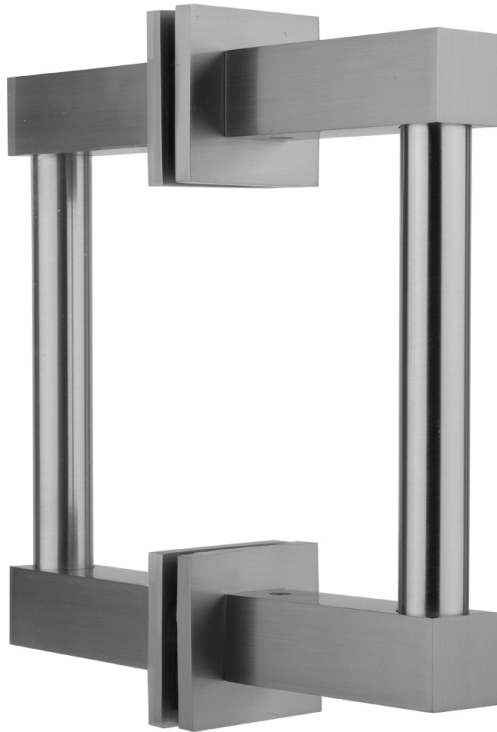

8" CUBIX® H42 Back to Back Shower Door Pull

Model #: H42-BB-8-

FEATURES:

- Can be mounted vertically or horizontally
- Can be used as a towel bar when mounted horizontally
- Not to be used as a grab bar
- All brass construction, fully polished & plated
- Includes rubber gaskets for glass door installation
- Custom sizes available- Contact JACLO for pricing & availability
- Not available in BKN, PCU, or PG

AVAILABLE FINISHES:

Polished Chrome (PCH)	Satin Chrome (SC)	Bronze Umber (BU)
Satin Nickel (SN)	Pewter (PEW)	Caramel Bronze (CB)
Polished Nickel (PN)	Antique Brass (AB)	Antique Copper (ACU)
Oil-Rubbed Bronze (ORB)	Polished Brass (PB)	Vintage Bronze (VB)
Satin Brass (SB)	Matte Black (MBK)	Satin Gold (SG)
White (WH)	Unlacquered Brass (ULB)	Satin Cooper (SCU)
Almond (ALD)	Amber (AMB)	Azure Blue (AZB)
Coral (COR)	Mint Green (GRN)	Stone Grey (GRY)
Lilac (LAC)	Light Blue (LBL)	Limon (LIM)
Plum (PLM)	Pink (PNK)	Red (RED)
Graphite (GPH)	Aged Urban Brass (AUB)	

SPECIFICATION DRAWING:

CUBIX® BACK TO BACK DOOR PULL			
PART. #	SPECIFICS	A	B
H42-BB-	6" CENTER TO CENTER	6"	7 1/2"
H42-BB-08	8" CENTER TO CENTER	8"	9 1/2"
H42-BB-12	12" CENTER TO CENTER	12"	13 1/2"
H42-BB-16	16" CENTER TO CENTER	16"	17 1/2"
H42-BB-18	18" CENTER TO CENTER	18"	19 1/2"
H42-BB-24	24" CENTER TO CENTER	24"	25 1/2"
H42-BB-32	32" CENTER TO CENTER	32"	33 1/2"