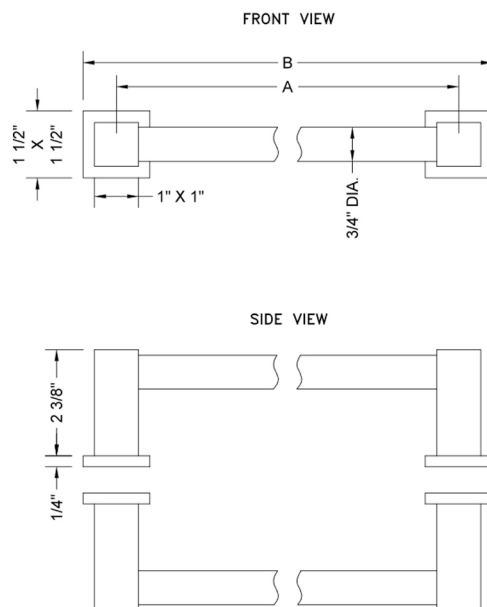

## 8" CUBIX® H42 Back to Back Shower Door Pull

Model #: H42-BB-8-

### FEATURES:

- Can be mounted vertically or horizontally
- Can be used as a towel bar when mounted horizontally
- Not to be used as a grab bar
- All brass construction, fully polished & plated
- Includes rubber gaskets for glass door installation
- Custom sizes available- Contact JACLO for pricing & availability
- Not available in BKN, PCU, or PG
- Door pulls 24" or longer are NOT AVAILABLE in SG. For large quantity orders, please contact [hospitality@jaclo.com](mailto:hospitality@jaclo.com)

### SPECIFICATION DRAWING:

CUBIX® BACK TO BACK DOOR PULL			
PART. #	SPECIFICS	A	B
H42-BB-	6" CENTER TO CENTER	6"	7 1/2"
H42-BB-08	8" CENTER TO CENTER	8"	9 1/2"
H42-BB-12	12" CENTER TO CENTER	12"	13 1/2"
H42-BB-16	16" CENTER TO CENTER	16"	17 1/2"
H42-BB-18	18" CENTER TO CENTER	18"	19 1/2"
H42-BB-24	24" CENTER TO CENTER	24"	25 1/2"
H42-BB-32	32" CENTER TO CENTER	32"	33 1/2"