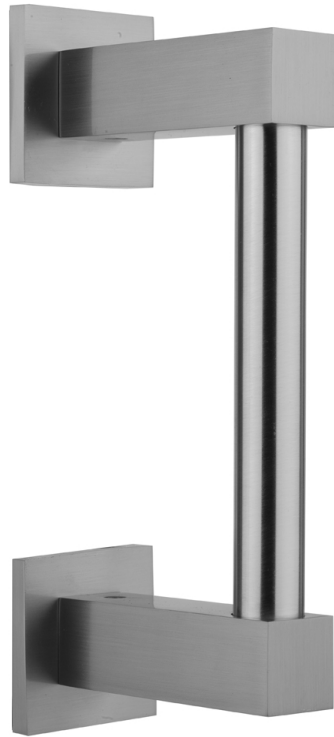

## 24" Cubix® H42 Front Mount Shower Door Pull

Model #: H42-FM-24-

### FEATURES:

- Can be mounted vertically or horizontally
- Can be used as a towel bar, foot rest, or shaving station when mounted horizontally
- Not to be used as a grab bar
- All brass construction, fully polished & plated
- For Glass Installation: Separate mounting kit required (H42-GLSKIT)
- Custom sizes available- Contact JACLO for pricing & availability
- Not available in BKN, PCU, or PG
- Door pulls 24" or longer are NOT AVAILABLE in SG. For large quantity orders, please contact [hospitality@jaclo.com](mailto:hospitality@jaclo.com)

### AVAILABLE FINISHES:

Polished Chrome (PCH)	Satin Chrome (SC)	Bronze Umber (BU)
Satin Nickel (SN)	Pewter (PEW)	Caramel Bronze (CB)
Polished Nickel (PN)	Antique Brass (AB)	Antique Copper (ACU)
Oil-Rubbed Bronze (ORB)	Polished Brass (PB)	Vintage Bronze (VB)
Satin Brass (SB)	Matte Black (MBK)	Satin Gold (SG)
White (WH)	Unlacquered Brass (ULB)	Satin Cooper (SCU)
Almond (ALD)	Amber (AMB)	Azure Blue (AZB)
Coral (COR)	Mint Green (GRN)	Stone Grey (GRY)
Lilac (LAC)	Light Blue (LBL)	Limon (LIM)
Plum (PLM)	Pink (PNK)	Red (RED)
Graphite (GPH)	Aged Unlacquered Brass (AUB)	

### SPECIFICATION DRAWING:

CUBIX® FRONT MOUNT DOOR PULL			
PART. #	SPECIFICS	A	B
H42-FM	6" CENTER TO CENTER	6"	7 1/2"
H42-FM-08	8" CENTER TO CENTER	8"	9 1/2"
H42-FM-12	12" CENTER TO CENTER	12"	13 1/2"
H42-FM-16	16" CENTER TO CENTER	16"	17 1/2"
H42-FM-18	18" CENTER TO CENTER	18"	19 1/2"
H42-FM-24	24" CENTER TO CENTER	24"	25 1/2"
H42-FM-32	32" CENTER TO CENTER	32"	33 1/2"