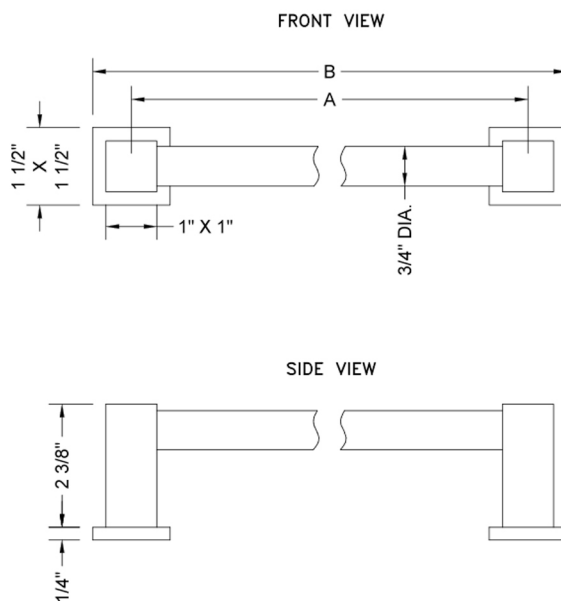

## 24" Cubix® H42 Front Mount Shower Door Pull

Model #: H42-FM-24-

### FEATURES:

- Can be mounted vertically or horizontally
- Can be used as a towel bar, foot rest, or shaving station when mounted horizontally
- Not to be used as a grab bar
- All brass construction, fully polished & plated
- For Glass Installation: Separate mounting kit required (H42-GLSKIT)
- Custom sizes available- Contact JACLO for pricing & availability
- Not available in BKN, PCU, or PG
- Door pulls 24" or longer are NOT AVAILABLE in SG. For large quantity orders, please contact [hospitality@jaclo.com](mailto:hospitality@jaclo.com)

### SPECIFICATION DRAWING:

CUBIX® FRONT MOUNT DOOR PULL			
PART. #	SPECIFICS	A	B
H42-FM	6" CENTER TO CENTER	6"	7 1/2"
H42-FM-08	8" CENTER TO CENTER	8"	9 1/2"
H42-FM-12	12" CENTER TO CENTER	12"	13 1/2"
H42-FM-16	16" CENTER TO CENTER	16"	17 1/2"
H42-FM-18	18" CENTER TO CENTER	18"	19 1/2"
H42-FM-24	24" CENTER TO CENTER	24"	25 1/2"
H42-FM-32	32" CENTER TO CENTER	32"	33 1/2"