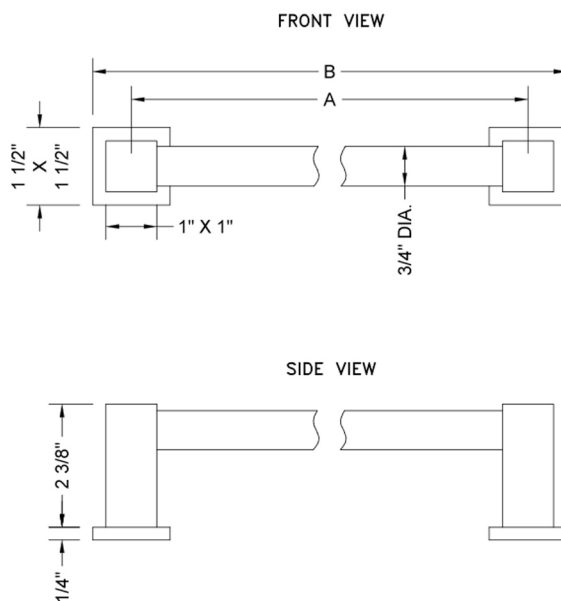

## 32" CUBIX® H42 Front Mount Shower Door Pull

Model #: H42-FM-32-

### FEATURES:

- Can be mounted vertically or horizontally
- Can be used as a towel bar, foot rest, or shaving station when mounted horizontally
- Not to be used as a grab bar
- All brass construction, fully polished & plated
- For Glass Installation: Separate mounting kit required (H42-GLSKIT)
- Custom sizes available- Contact JACLO for pricing & availability
- Not available in BKN, PCU, or PG
- Door pulls 24" or longer are NOT AVAILABLE in SG. For large quantity orders, please contact [hospitality@jaclo.com](mailto:hospitality@jaclo.com)

### SPECIFICATION DRAWING:

CUBIX® FRONT MOUNT DOOR PULL			
PART. #	SPECIFICS	A	B
H42-FM	6" CENTER TO CENTER	6"	7 1/2"
H42-FM-08	8" CENTER TO CENTER	8"	9 1/2"
H42-FM-12	12" CENTER TO CENTER	12"	13 1/2"
H42-FM-16	16" CENTER TO CENTER	16"	17 1/2"
H42-FM-18	18" CENTER TO CENTER	18"	19 1/2"
H42-FM-24	24" CENTER TO CENTER	24"	25 1/2"
H42-FM-32	32" CENTER TO CENTER	32"	33 1/2"