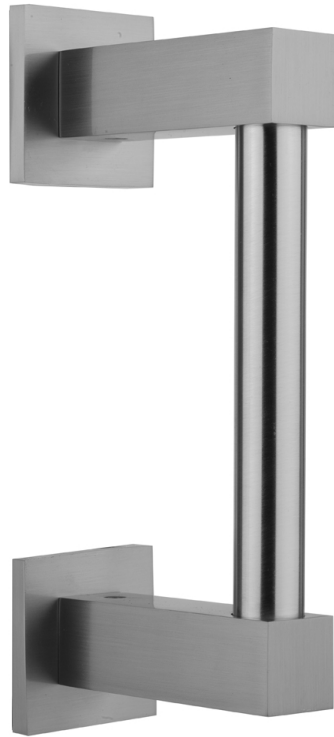

## 32" CUBIX® H42 Front Mount Shower Door Pull

Model #: H42-FM-32-

### FEATURES:

- Can be mounted vertically or horizontally
- Can be used as a towel bar, foot rest, or shaving station when mounted horizontally
- Not to be used as a grab bar
- All brass construction, fully polished & plated
- For Glass Installation: Separate mounting kit required (H42-GLSKIT)
- Custom sizes available- Contact JACLO for pricing & availability
- Not available in BKN, PCU, or PG
- Door pulls 24" or longer are NOT AVAILABLE in SG. For large quantity orders, please contact [hospitality@jaclo.com](mailto:hospitality@jaclo.com)

### AVAILABLE FINISHES:

Polished Chrome (PCH)	Satin Chrome (SC)	Bronze Umber (BU)
Satin Nickel (SN)	Pewter (PEW)	Caramel Bronze (CB)
Polished Nickel (PN)	Antique Brass (AB)	Antique Copper (ACU)
Oil-Rubbed Bronze (ORB)	Polished Brass (PB)	Vintage Bronze (VB)
Satin Brass (SB)	Matte Black (MBK)	White (WH)
Unlacquered Brass (ULB)	Satin Cooper (SCU)	Almond (ALD)
Amber (AMB)	Azure Blue (AZB)	Coral (COR)
Mint Green (GRN)	Stone Grey (GRY)	Lilac (LAC)
Light Blue (LBL)	Limon (LIM)	Plum (PLM)
Pink (PNK)	Red (RED)	Graphite (GPH)
Aged Unlacquered Brass (AUB)		

### SPECIFICATION DRAWING:

CUBIX® FRONT MOUNT DOOR PULL			
PART. #	SPECIFICS	A	B
H42-FM	6" CENTER TO CENTER	6"	7 1/2"
H42-FM-08	8" CENTER TO CENTER	8"	9 1/2"
H42-FM-12	12" CENTER TO CENTER	12"	13 1/2"
H42-FM-16	16" CENTER TO CENTER	16"	17 1/2"
H42-FM-18	18" CENTER TO CENTER	18"	19 1/2"
H42-FM-24	24" CENTER TO CENTER	24"	25 1/2"
H42-FM-32	32" CENTER TO CENTER	32"	33 1/2"