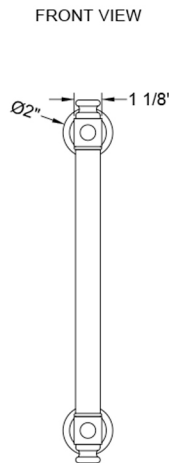

6" H60 Smooth with End Caps Front Mount Shower Door Pull

Confidence from start to finish.®

Model #: H60-FM-

FEATURES:

- Can be mounted vertically or horizontally
- Can be used as a towel bar, foot rest, or shaving station when mounted horizontally
- Not to be used as a grab bar
- All brass construction, fully polished & plated
- For Glass Installation: Separate mounting kit required (HDL-GLSKIT)
- Custom sizes available- Contact JACLO for pricing & availability
- Door pulls 24" or longer are NOT AVAILABLE in PG or SG. For large quantity orders, please contact hospitality@jaclo.com

SPECIFICATION DRAWING:

BRASS LUXURY FRONT MOUNT DOOR PULL			
PART. #	DESCRIPTION	A	B
H60-FM-	6" CENTER TO CENTER	6"	8 5/8"
H60-FM-8	8" CENTER TO CENTER	8"	10 5/8"
H60-FM-12	12" CENTER TO CENTER	12"	14 5/8"
H60-FM-16	16" CENTER TO CENTER	16"	18 5/8"
H60-FM-18	18" CENTER TO CENTER	18"	20 5/8"
H60-FM-24	24" CENTER TO CENTER	24"	26 5/8"
H60-FM-32	32" CENTER TO CENTER	32"	34 5/8"