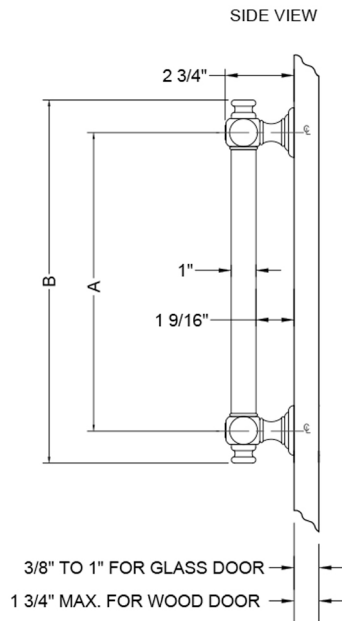

6" H60 Smooth with End Caps Front Mount Shower Door Pull

Confidence from start to finish.®

Model #: H60-FM-

FEATURES:

- Can be mounted vertically or horizontally
- Can be used as a towel bar, foot rest, or shaving station when mounted horizontally
- Not to be used as a grab bar
- All brass construction, fully polished & plated
- For Glass Installation: Separate mounting kit required (HDL-GLSKIT)
- Custom sizes available- Contact JACLO for pricing & availability
- Door pulls 24" or longer are NOT AVAILABLE in PG or SG. For large quantity orders, please contact hospitality@jaclo.com

SPECIFICATION DRAWING:

BRASS LUXURY FRONT MOUNT DOOR PULL			
PART. #	DESCRIPTION	A	B
H60-FM-	6" CENTER TO CENTER	6"	8 5/8"
H60-FM-8	8" CENTER TO CENTER	8"	10 5/8"
H60-FM-12	12" CENTER TO CENTER	12"	14 5/8"
H60-FM-16	16" CENTER TO CENTER	16"	18 5/8"
H60-FM-18	18" CENTER TO CENTER	18"	20 5/8"
H60-FM-24	24" CENTER TO CENTER	24"	26 5/8"
H60-FM-32	32" CENTER TO CENTER	32"	34 5/8"