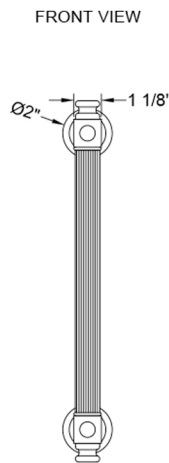

32" H61 Reeded with End Caps Front Mount Shower Door Pull

Confidence from start to finish.*

Model #: H61-FM-32-

FEATURES:

- Can be mounted vertically or horizontally
- Can be used as a towel bar, foot rest, or shaving station when mounted horizontally
- Not to be used as a grab bar
- All brass construction, fully polished & plated
- For Glass Installation: Separate mounting kit required (HDL-GLSKIT)
- Custom sizes available- Contact JACLO for pricing & availability
- Door pulls 24" or longer are NOT AVAILABLE in PG or SG. For large quantity orders, please contact hospitality@jaclo.com

SPECIFICATION DRAWING:

BRASS LUXURY FRONT MOUNT DOOR PULL			
PART. #	DESCRIPTION	A	B
H61-FM-	6" CENTER TO CENTER	6"	8 5/8"
H61-FM-8	8" CENTER TO CENTER	8"	10 5/8"
H61-FM-12	12" CENTER TO CENTER	12"	14 5/8"
H61-FM-16	16" CENTER TO CENTER	16"	18 5/8"
H61-FM-18	18" CENTER TO CENTER	18"	20 5/8"
H61-FM-24	24" CENTER TO CENTER	24"	26 5/8"
H61-FM-32	32" CENTER TO CENTER	32"	34 5/8"