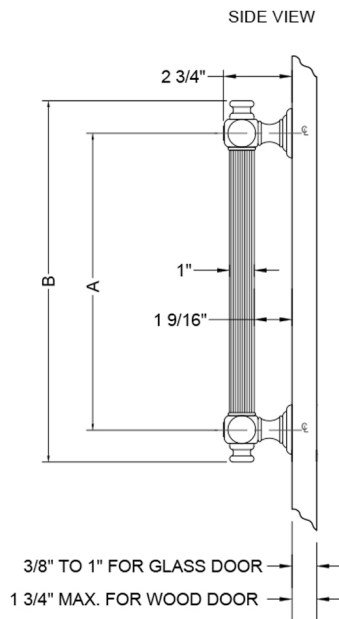

32" H61 Reeded with End Caps Front Mount Shower Door Pull

Confidence from start to finish.*

Model #: H61-FM-32-

FEATURES:

- Can be mounted vertically or horizontally
- Can be used as a towel bar, foot rest, or shaving station when mounted horizontally
- Not to be used as a grab bar
- All brass construction, fully polished & plated
- For Glass Installation: Separate mounting kit required (HDL-GLSKIT)
- Custom sizes available- Contact JACLO for pricing & availability
- Door pulls 24" or longer are NOT AVAILABLE in PG or SG. For large quantity orders, please contact hospitality@jaclo.com

SPECIFICATION DRAWING:

BRASS LUXURY FRONT MOUNT DOOR PULL			
PART. #	DESCRIPTION	A	B
H61-FM-	6" CENTER TO CENTER	6"	8 5/8"
H61-FM-8	8" CENTER TO CENTER	8"	10 5/8"
H61-FM-12	12" CENTER TO CENTER	12"	14 5/8"
H61-FM-16	16" CENTER TO CENTER	16"	18 5/8"
H61-FM-18	18" CENTER TO CENTER	18"	20 5/8"
H61-FM-24	24" CENTER TO CENTER	24"	26 5/8"
H61-FM-32	32" CENTER TO CENTER	32"	34 5/8"