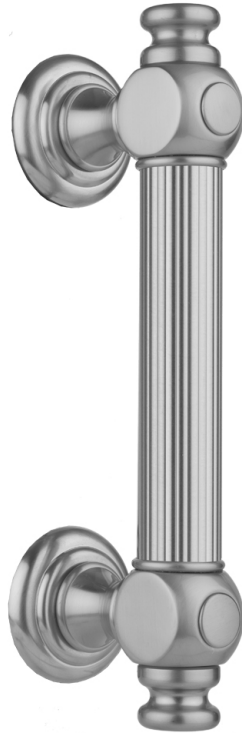

32" H61 Reeded with End Caps Front Mount Shower Door Pull

Confidence from start to finish.*

Model #: H61-FM-32-

FEATURES:

- Can be mounted vertically or horizontally
- Can be used as a towel bar, foot rest, or shaving station when mounted horizontally
- Not to be used as a grab bar
- All brass construction, fully polished & plated
- For Glass Installation: Separate mounting kit required (HDL-GLSKIT)
- Custom sizes available- Contact JACLO for pricing & availability
- Door pulls 24" or longer are NOT AVAILABLE in PG or SG. For large quantity orders, please contact hospitality@jaclo.com

AVAILABLE FINISHES:

Polished Chrome (PCH)	Satin Chrome (SC)	Bronze Umber (BU)
Satin Nickel (SN)	Pewter (PEW)	Caramel Bronze (CB)
Polished Nickel (PN)	Antique Brass (AB)	Antique Copper (ACU)
Oil-Rubbed Bronze (ORB)	Polished Brass (PB)	Polished Copper (PCU)
Vintage Bronze (VB)	Satin Brass (SB)	Matte Black (MBK)
Black Nickel (BKN)	White (WH)	Unlacquered Brass (ULB)
Satin Cooper (SCU)	Almond (ALD)	Amber (AMB)
Azure Blue (AZB)	Coral (COR)	Mint Green (GRN)
Stone Grey (GRY)	Lilac (LAC)	Light Blue (LBL)
Limon (LIM)	Plum (PLM)	Pink (PNK)
Red (RED)	Graphite (GPH)	
Aged Unlacquered Brass (AUB)		

SPECIFICATION DRAWING:

BRASS LUXURY FRONT MOUNT DOOR PULL			
PART. #	DESCRIPTION	A	B
H61-FM-	6" CENTER TO CENTER	6"	8 5/8"
H61-FM-8	8" CENTER TO CENTER	8"	10 5/8"
H61-FM-12	12" CENTER TO CENTER	12"	14 5/8"
H61-FM-16	16" CENTER TO CENTER	16"	18 5/8"
H61-FM-18	18" CENTER TO CENTER	18"	20 5/8"
H61-FM-24	24" CENTER TO CENTER	24"	26 5/8"
H61-FM-32	32" CENTER TO CENTER	32"	34 5/8"