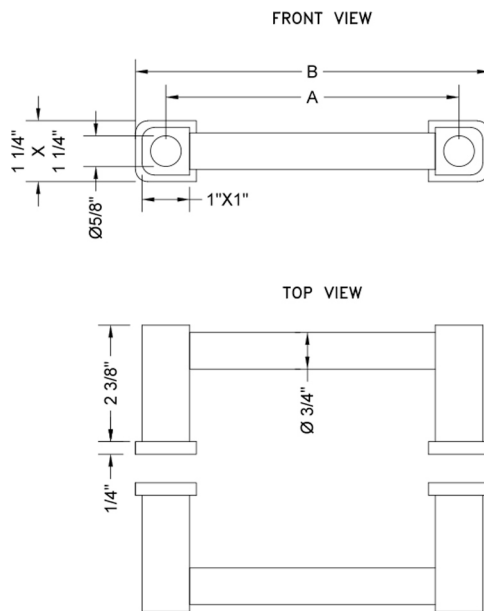

12" H80 Contempo Back to Back Shower Door Pull

Model #: H80-BB-12-

FEATURES:

- Can be mounted vertically or horizontally
- Can be used as a towel bar when mounted horizontally
- Not to be used as a grab bar
- All brass construction, fully polished & plated
- Includes rubber gaskets for glass door installation
- Custom sizes available- Contact JACLO for pricing & availability
- Door pulls 24" or longer are NOT AVAILABLE in PG or SG. For large quantity orders, please contact hospitality@jaclo.com

SPECIFICATION DRAWING:

CONTEMPO BACK TO BACK DOOR PULLS			
PART. #	SPECIFICS	A	B
H80-BB	6" CENTER TO CENTER	6"	7 1/2"
H80-BB-8	8" CENTER TO CENTER	8"	9 1/2"
H80-BB-12	12" CENTER TO CENTER	12"	13 1/2"
H80-BB-16	16" CENTER TO CENTER	16"	17 1/2"
H80-BB-18	18" CENTER TO CENTER	18"	19 1/2"
H80-BB-24	24" CENTER TO CENTER	24"	25 1/2"
H80-BB-32	32" CENTER TO CENTER	32"	33 1/2"