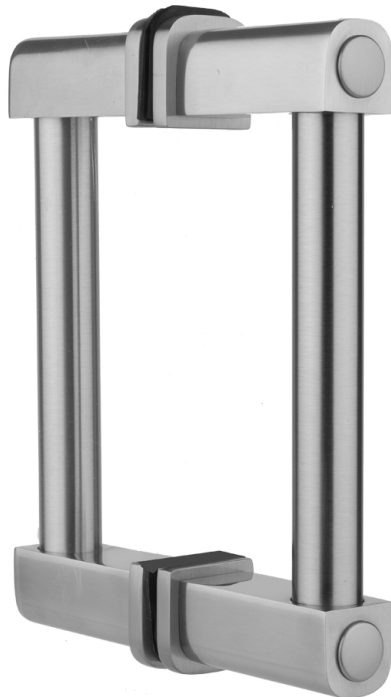

12" H80 Contempo Back to Back Shower Door Pull

Model #: H80-BB-12-

FEATURES:

- Can be mounted vertically or horizontally
- Can be used as a towel bar when mounted horizontally
- Not to be used as a grab bar
- All brass construction, fully polished & plated
- Includes rubber gaskets for glass door installation
- Custom sizes available- Contact JACLO for pricing & availability
- Door pulls 24" or longer are NOT AVAILABLE in PG or SG. For large quantity orders, please contact hospitality@jaclo.com

AVAILABLE FINISHES:

Polished Chrome (PCH)	Satin Chrome (SC)	Bronze Umber (BU)
Satin Nickel (SN)	Pewter (PEW)	Caramel Bronze (CB)
Polished Nickel (PN)	Antique Brass (AB)	Antique Copper (ACU)
Oil-Rubbed Bronze (ORB)	Polished Brass (PB)	Polished Copper (PCU)
Vintage Bronze (VB)	Satin Brass (SB)	Matte Black (MBK)
Satin Gold (SG)	Polished Gold (PG)	Black Nickel (BKN)
White (WH)	Unlacquered Brass (ULB)	Satin Cooper (SCU)
Almond (ALD)	Amber (AMB)	Azure Blue (AZB)
Coral (COR)	Mint Green (GRN)	Stone Grey (GRY)
Lilac (LAC)	Light Blue (LBL)	Limon (LIM)
Plum (PLM)	Pink (PNK)	Red (RED)
Graphite (GPH)	Aged Unlacquered Brass (AUB)	

SPECIFICATION DRAWING:

CONTEMPO BACK TO BACK DOOR PULLS			
PART. #	SPECIFICS	A	B
H80-BB	6" CENTER TO CENTER	6"	7 1/2"
H80-BB-8	8" CENTER TO CENTER	8"	9 1/2"
H80-BB-12	12" CENTER TO CENTER	12"	13 1/2"
H80-BB-16	16" CENTER TO CENTER	16"	17 1/2"
H80-BB-18	18" CENTER TO CENTER	18"	19 1/2"
H80-BB-24	24" CENTER TO CENTER	24"	25 1/2"
H80-BB-32	32" CENTER TO CENTER	32"	33 1/2"