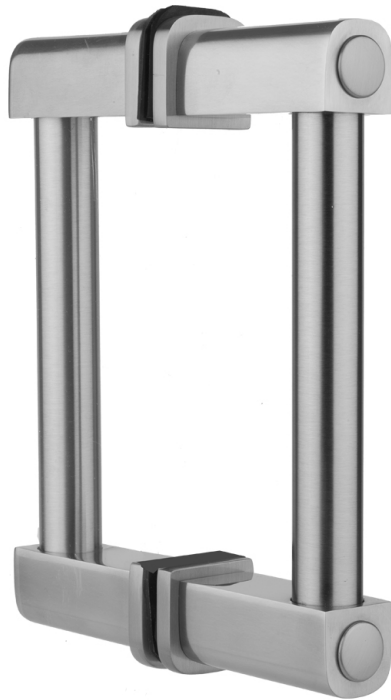

16" H80 Contempo Back to Back Shower Door Pull

Model #: H80-BB-16-

FEATURES:

- Can be mounted vertically or horizontally
- Can be used as a towel bar when mounted horizontally
- Not to be used as a grab bar
- All brass construction, fully polished & plated
- Includes rubber gaskets for glass door installation
- Custom sizes available- Contact JACLO for pricing & availability
- Door pulls 24" or longer are NOT AVAILABLE in PG or SG. For large quantity orders, please contact hospitality@jaclo.com

AVAILABLE FINISHES:

Polished Chrome (PCH)	Satin Chrome (SC)	Bronze Umber (BU)
Satin Nickel (SN)	Pewter (PEW)	Caramel Bronze (CB)
Polished Nickel (PN)	Antique Brass (AB)	Antique Copper (ACU)
Oil-Rubbed Bronze (ORB)	Polished Brass (PB)	Polished Copper (PCU)
Vintage Bronze (VB)	Satin Brass (SB)	Matte Black (MBK)
Satin Gold (SG)	Polished Gold (PG)	Black Nickel (BKN)
White (WH)	Unlacquered Brass (ULB)	Satin Cooper (SCU)
Almond (ALD)	Amber (AMB)	Azure Blue (AZB)
Coral (COR)	Mint Green (GRN)	Stone Grey (GRY)
Lilac (LAC)	Light Blue (LBL)	Limon (LIM)
Plum (PLM)	Pink (PNK)	Red (RED)
Graphite (GPH)	Aged Unlacquered Brass (AUB)	

SPECIFICATION DRAWING:

CONTEMPO BACK TO BACK DOOR PULLS			
PART. #	SPECIFICS	A	B
H80-BB	6" CENTER TO CENTER	6"	7 1/2"
H80-BB-8	8" CENTER TO CENTER	8"	9 1/2"
H80-BB-12	12" CENTER TO CENTER	12"	13 1/2"
H80-BB-16	16" CENTER TO CENTER	16"	17 1/2"
H80-BB-18	18" CENTER TO CENTER	18"	19 1/2"
H80-BB-24	24" CENTER TO CENTER	24"	25 1/2"
H80-BB-32	32" CENTER TO CENTER	32"	33 1/2"