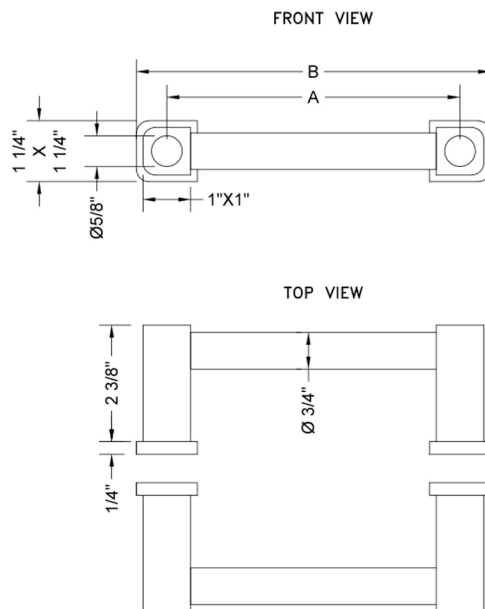

16" H80 Contempo Back to Back Shower Door Pull

Model #: H80-BB-16-

FEATURES:

- Can be mounted vertically or horizontally
- Can be used as a towel bar when mounted horizontally
- Not to be used as a grab bar
- All brass construction, fully polished & plated
- Includes rubber gaskets for glass door installation
- Custom sizes available- Contact JACLO for pricing & availability
- Door pulls 24" or longer are NOT AVAILABLE in PG or SG. For large quantity orders, please contact hospitality@jaclo.com

SPECIFICATION DRAWING:

CONTEMPO BACK TO BACK DOOR PULLS			
PART. #	SPECIFICS	A	B
H80-BB	6" CENTER TO CENTER	6"	7 1/2"
H80-BB-8	8" CENTER TO CENTER	8"	9 1/2"
H80-BB-12	12" CENTER TO CENTER	12"	13 1/2"
H80-BB-16	16" CENTER TO CENTER	16"	17 1/2"
H80-BB-18	18" CENTER TO CENTER	18"	19 1/2"
H80-BB-24	24" CENTER TO CENTER	24"	25 1/2"
H80-BB-32	32" CENTER TO CENTER	32"	33 1/2"