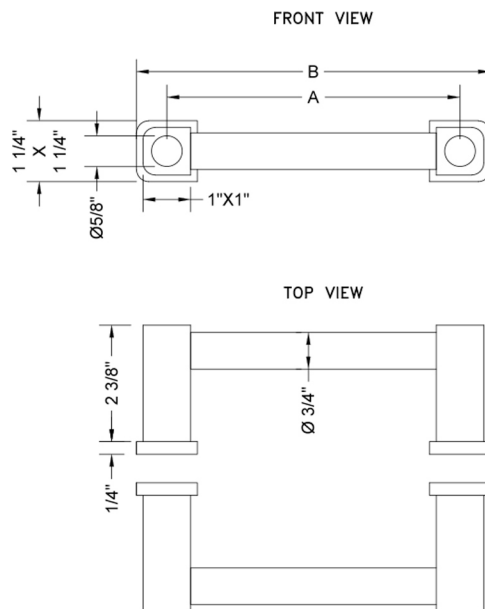

## 18" H80 Contempo Back to Back Shower Door Pull

Model #: H80-BB-18-

### FEATURES:

- Can be mounted vertically or horizontally
- Can be used as a towel bar when mounted horizontally
- Not to be used as a grab bar
- All brass construction, fully polished & plated
- Includes rubber gaskets for glass door installation
- Custom sizes available- Contact JACLO for pricing & availability
- Door pulls 24" or longer are NOT AVAILABLE in PG or SG. For large quantity orders, please contact [hospitality@jaclo.com](mailto:hospitality@jaclo.com)

### SPECIFICATION DRAWING:

CONTEMPO BACK TO BACK DOOR PULLS			
PART. #	SPECIFICS	A	B
H80-BB	6" CENTER TO CENTER	6"	7 1/2"
H80-BB-8	8" CENTER TO CENTER	8"	9 1/2"
H80-BB-12	12" CENTER TO CENTER	12"	13 1/2"
H80-BB-16	16" CENTER TO CENTER	16"	17 1/2"
H80-BB-18	18" CENTER TO CENTER	18"	19 1/2"
H80-BB-24	24" CENTER TO CENTER	24"	25 1/2"
H80-BB-32	32" CENTER TO CENTER	32"	33 1/2"