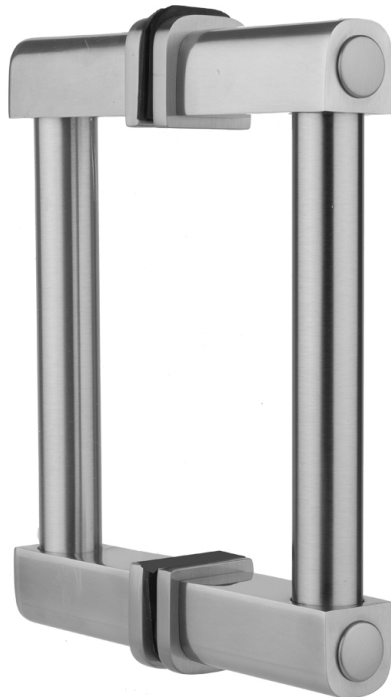

## 18" H80 Contempo Back to Back Shower Door Pull

Model #: H80-BB-18-

### FEATURES:

- Can be mounted vertically or horizontally
- Can be used as a towel bar when mounted horizontally
- Not to be used as a grab bar
- All brass construction, fully polished & plated
- Includes rubber gaskets for glass door installation
- Custom sizes available- Contact JACLO for pricing & availability
- Door pulls 24" or longer are NOT AVAILABLE in PG or SG. For large quantity orders, please contact [hospitality@jaclo.com](mailto:hospitality@jaclo.com)

### AVAILABLE FINISHES:

Polished Chrome (PCH)	Satin Chrome (SC)	Bronze Umber (BU)
Satin Nickel (SN)	Pewter (PEW)	Caramel Bronze (CB)
Polished Nickel (PN)	Antique Brass (AB)	Antique Copper (ACU)
Oil-Rubbed Bronze (ORB)	Polished Brass (PB)	Polished Copper (PCU)
Vintage Bronze (VB)	Satin Brass (SB)	Matte Black (MBK)
Satin Gold (SG)	Polished Gold (PG)	Black Nickel (BKN)
White (WH)	Unlacquered Brass (ULB)	Satin Cooper (SCU)
Almond (ALD)	Amber (AMB)	Azure Blue (AZB)
Coral (COR)	Mint Green (GRN)	Stone Grey (GRY)
Lilac (LAC)	Light Blue (LBL)	Limon (LIM)
Plum (PLM)	Pink (PNK)	Red (RED)
Graphite (GPH)	Aged Unlacquered Brass (AUB)	

### SPECIFICATION DRAWING:

CONTEMPO BACK TO BACK DOOR PULLS			
PART. #	SPECIFICS	A	B
H80-BB	6" CENTER TO CENTER	6"	7 1/2"
H80-BB-8	8" CENTER TO CENTER	8"	9 1/2"
H80-BB-12	12" CENTER TO CENTER	12"	13 1/2"
H80-BB-16	16" CENTER TO CENTER	16"	17 1/2"
H80-BB-18	18" CENTER TO CENTER	18"	19 1/2"
H80-BB-24	24" CENTER TO CENTER	24"	25 1/2"
H80-BB-32	32" CENTER TO CENTER	32"	33 1/2"