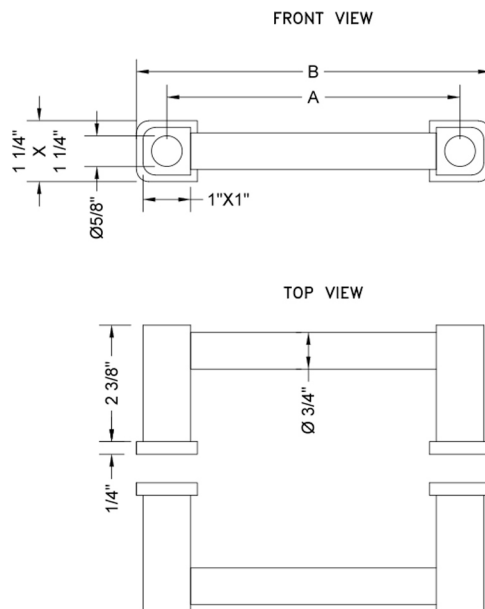

## 32" H80 Contempo Back to Back Shower Door Pull

Model #: H80-BB-32-

### FEATURES:

- Can be mounted vertically or horizontally
- Can be used as a towel bar when mounted horizontally
- Not to be used as a grab bar
- All brass construction, fully polished & plated
- Includes rubber gaskets for glass door installation
- Custom sizes available- Contact JACLO for pricing & availability
- Door pulls 24" or longer are NOT AVAILABLE in PG or SG. For large quantity orders, please contact [hospitality@jaclo.com](mailto:hospitality@jaclo.com)

### SPECIFICATION DRAWING:

CONTEMPO BACK TO BACK DOOR PULLS			
PART. #	SPECIFICS	A	B
H80-BB	6" CENTER TO CENTER	6"	7 1/2"
H80-BB-8	8" CENTER TO CENTER	8"	9 1/2"
H80-BB-12	12" CENTER TO CENTER	12"	13 1/2"
H80-BB-16	16" CENTER TO CENTER	16"	17 1/2"
H80-BB-18	18" CENTER TO CENTER	18"	19 1/2"
H80-BB-24	24" CENTER TO CENTER	24"	25 1/2"
H80-BB-32	32" CENTER TO CENTER	32"	33 1/2"