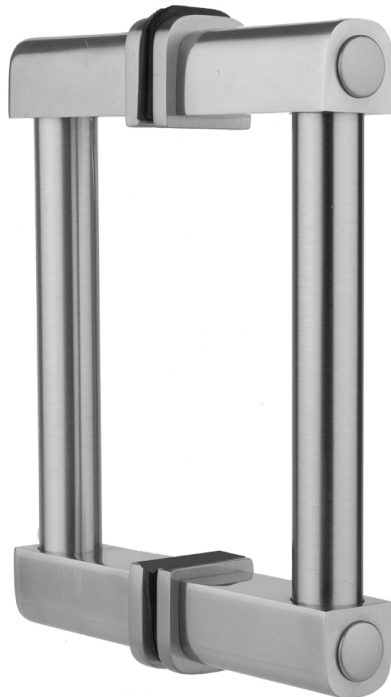

## 32" H80 Contempo Back to Back Shower Door Pull

Model #: H80-BB-32-

### FEATURES:

- Can be mounted vertically or horizontally
- Can be used as a towel bar when mounted horizontally
- Not to be used as a grab bar
- All brass construction, fully polished & plated
- Includes rubber gaskets for glass door installation
- Custom sizes available- Contact JACLO for pricing & availability
- Door pulls 24" or longer are NOT AVAILABLE in PG or SG. For large quantity orders, please contact [hospitality@jaclo.com](mailto:hospitality@jaclo.com)

### SPECIFICATION DRAWING:

CONTEMPO BACK TO BACK DOOR PULLS			
PART. #	SPECIFICS	A	B
H80-BB	6" CENTER TO CENTER	6"	7 1/2"
H80-BB-8	8" CENTER TO CENTER	8"	9 1/2"
H80-BB-12	12" CENTER TO CENTER	12"	13 1/2"
H80-BB-16	16" CENTER TO CENTER	16"	17 1/2"
H80-BB-18	18" CENTER TO CENTER	18"	19 1/2"
H80-BB-24	24" CENTER TO CENTER	24"	25 1/2"
H80-BB-32	32" CENTER TO CENTER	32"	33 1/2"