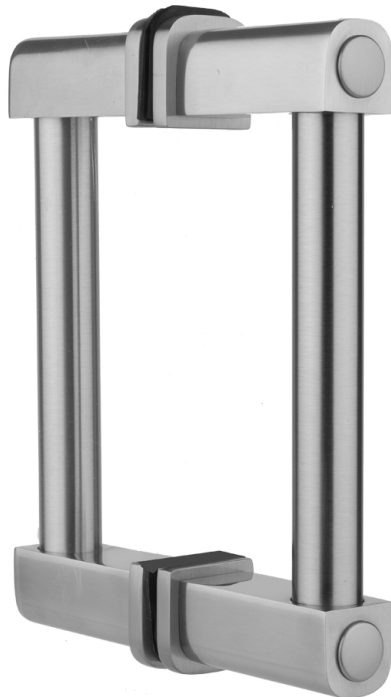

6" H80 Contempo Back to Back Shower Door Pull

Model #: H80-BB-

FEATURES:

- Can be mounted vertically or horizontally
- Can be used as a towel bar when mounted horizontally
- Not to be used as a grab bar
- All brass construction, fully polished & plated
- Includes rubber gaskets for glass door installation
- Custom sizes available- Contact JACLO for pricing & availability
- Door pulls 24" or longer are NOT AVAILABLE in PG or SG. For large quantity orders, please contact hospitality@jaclo.com

AVAILABLE FINISHES:

Polished Chrome (PCH)	Satin Chrome (SC)	Bronze Umber (BU)
Satin Nickel (SN)	Pewter (PEW)	Caramel Bronze (CB)
Polished Nickel (PN)	Antique Brass (AB)	Antique Copper (ACU)
Oil-Rubbed Bronze (ORB)	Polished Brass (PB)	Polished Copper (PCU)
Vintage Bronze (VB)	Satin Brass (SB)	Matte Black (MBK)
Satin Gold (SG)	Polished Gold (PG)	Black Nickel (BKN)
White (WH)	Unlacquered Brass (ULB)	Satin Cooper (SCU)
Almond (ALD)	Amber (AMB)	Azure Blue (AZB)
Coral (COR)	Mint Green (GRN)	Stone Grey (GRY)
Lilac (LAC)	Light Blue (LBL)	Limon (LIM)
Plum (PLM)	Pink (PNK)	Red (RED)
Graphite (GPH)	Aged Unlacquered Brass (AUB)	

SPECIFICATION DRAWING:

CONTEMPO BACK TO BACK DOOR PULLS			
PART. #	SPECIFICS	A	B
H80-BB	6" CENTER TO CENTER	6"	7 1/2"
H80-BB-8	8" CENTER TO CENTER	8"	9 1/2"
H80-BB-12	12" CENTER TO CENTER	12"	13 1/2"
H80-BB-16	16" CENTER TO CENTER	16"	17 1/2"
H80-BB-18	18" CENTER TO CENTER	18"	19 1/2"
H80-BB-24	24" CENTER TO CENTER	24"	25 1/2"
H80-BB-32	32" CENTER TO CENTER	32"	33 1/2"