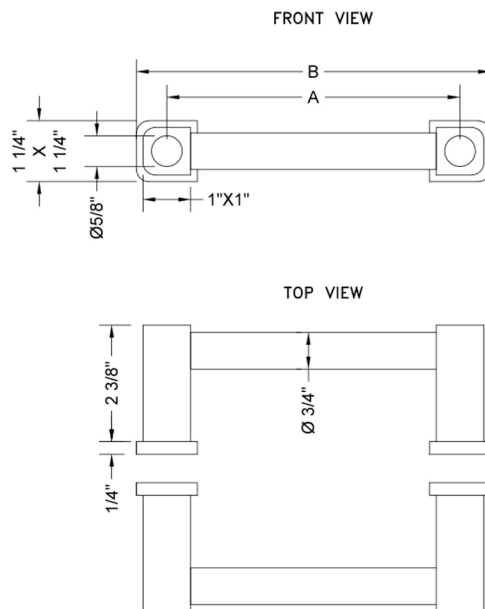

6" H80 Contempo Back to Back Shower Door Pull

Model #: H80-BB-

FEATURES:

- Can be mounted vertically or horizontally
- Can be used as a towel bar when mounted horizontally
- Not to be used as a grab bar
- All brass construction, fully polished & plated
- Includes rubber gaskets for glass door installation
- Custom sizes available- Contact JACLO for pricing & availability
- Door pulls 24" or longer are NOT AVAILABLE in PG or SG. For large quantity orders, please contact hospitality@jaclo.com

SPECIFICATION DRAWING:

CONTEMPO BACK TO BACK DOOR PULLS			
PART. #	SPECIFICS	A	B
H80-BB	6" CENTER TO CENTER	6"	7 1/2"
H80-BB-8	8" CENTER TO CENTER	8"	9 1/2"
H80-BB-12	12" CENTER TO CENTER	12"	13 1/2"
H80-BB-16	16" CENTER TO CENTER	16"	17 1/2"
H80-BB-18	18" CENTER TO CENTER	18"	19 1/2"
H80-BB-24	24" CENTER TO CENTER	24"	25 1/2"
H80-BB-32	32" CENTER TO CENTER	32"	33 1/2"