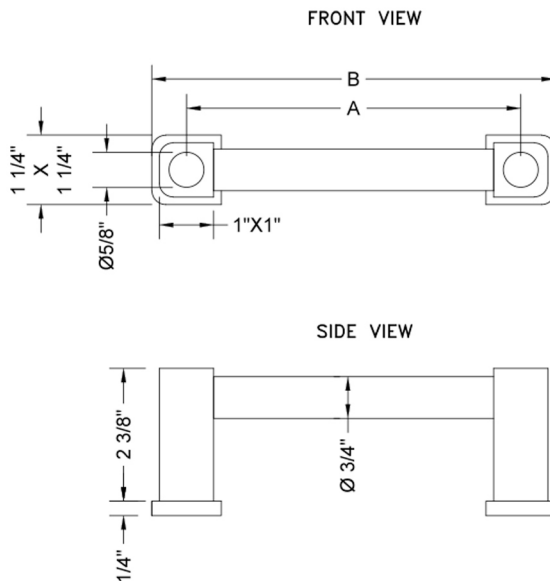

12" H80 Contempo Front Mount Shower Door Pull

Model #: H80-FM-12-

FEATURES:

- Can be mounted vertically or horizontally
- Can be used as a towel bar, foot rest, or shaving station when mounted horizontally
- Not to be used as a grab bar
- All brass construction, fully polished & plated
- For Glass Installation: Separate mounting kit required (H80-GLSKIT)
- Custom sizes available- Contact JACLO for pricing & availability
- Door pulls 24" or longer are NOT AVAILABLE in PG or SG. For large quantity orders, please contact hospitality@jaclo.com

SPECIFICATION DRAWING:

CONTEMPO FRONT MOUNT DOOR PULL			
PART. #	SPECIFICS	A	B
H80-FM-	6" CENTER TO CENTER	6"	7 1/2"
H80-FM-8	8" CENTER TO CENTER	8"	9 1/2"
H80-FM-12	12" CENTER TO CENTER	12"	13 1/2"
H80-FM-16	16" CENTER TO CENTER	16"	17 1/2"
H80-FM-18	18" CENTER TO CENTER	18"	19 1/2"
H80-FM-24	24" CENTER TO CENTER	24"	25 1/2"
H80-FM-32	32" CENTER TO CENTER	32"	33 1/2"