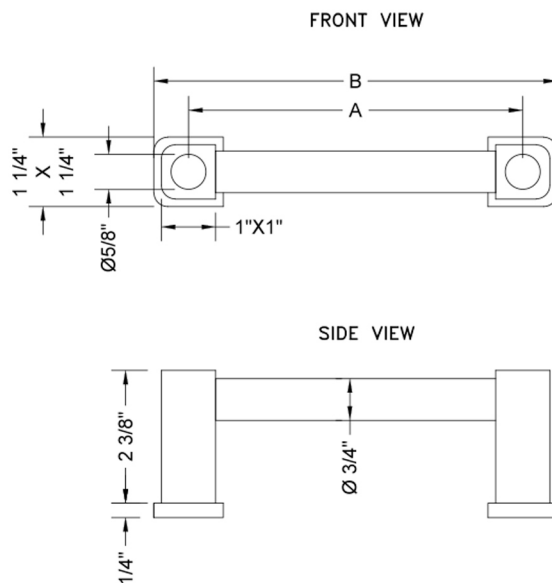

## 16" H80 Contempo Front Mount Shower Door Pull

Model #: H80-FM-16-

### FEATURES:

- Can be mounted vertically or horizontally
- Can be used as a towel bar, foot rest, or shaving station when mounted horizontally
- Not to be used as a grab bar
- All brass construction, fully polished & plated
- For Glass Installation: Separate mounting kit required (H80-GLSKIT)
- Custom sizes available- Contact JACLO for pricing & availability
- Door pulls 24" or longer are NOT AVAILABLE in PG or SG. For large quantity orders, please contact [hospitality@jaclo.com](mailto:hospitality@jaclo.com)

### SPECIFICATION DRAWING:

CONTEMPO FRONT MOUNT DOOR PULL			
PART. #	SPECIFICS	A	B
H80-FM-	6" CENTER TO CENTER	6"	7 1/2"
H80-FM-8	8" CENTER TO CENTER	8"	9 1/2"
H80-FM-12	12" CENTER TO CENTER	12"	13 1/2"
H80-FM-16	16" CENTER TO CENTER	16"	17 1/2"
H80-FM-18	18" CENTER TO CENTER	18"	19 1/2"
H80-FM-24	24" CENTER TO CENTER	24"	25 1/2"
H80-FM-32	32" CENTER TO CENTER	32"	33 1/2"