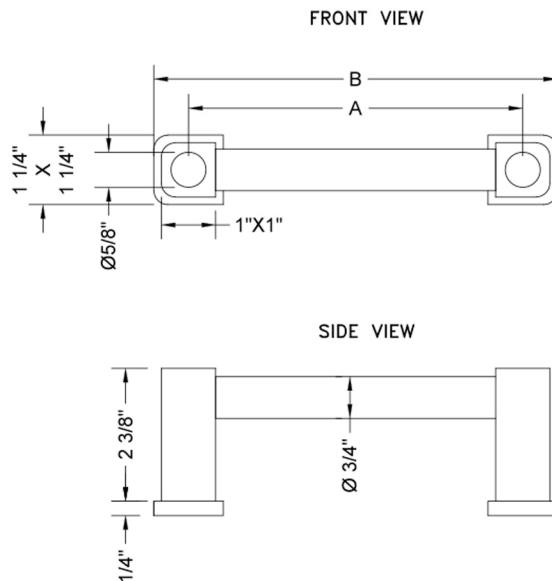

24" H80 Contempo Front Mount Shower Door Pull

Model #: H80-FM-24-

FEATURES:

- Can be mounted vertically or horizontally
- Can be used as a towel bar, foot rest, or shaving station when mounted horizontally
- Not to be used as a grab bar
- All brass construction, fully polished & plated
- For Glass Installation: Separate mounting kit required (H80-GLSKIT)
- Custom sizes available- Contact JACLO for pricing & availability
- Door pulls 24" or longer are NOT AVAILABLE in PG or SG. For large quantity orders, please contact hospitality@jaclo.com

SPECIFICATION DRAWING:

CONTEMPO FRONT MOUNT DOOR PULL			
PART. #	SPECIFICS	A	B
H80-FM-	6" CENTER TO CENTER	6"	7 1/2"
H80-FM-8	8" CENTER TO CENTER	8"	9 1/2"
H80-FM-12	12" CENTER TO CENTER	12"	13 1/2"
H80-FM-16	16" CENTER TO CENTER	16"	17 1/2"
H80-FM-18	18" CENTER TO CENTER	18"	19 1/2"
H80-FM-24	24" CENTER TO CENTER	24"	25 1/2"
H80-FM-32	32" CENTER TO CENTER	32"	33 1/2"