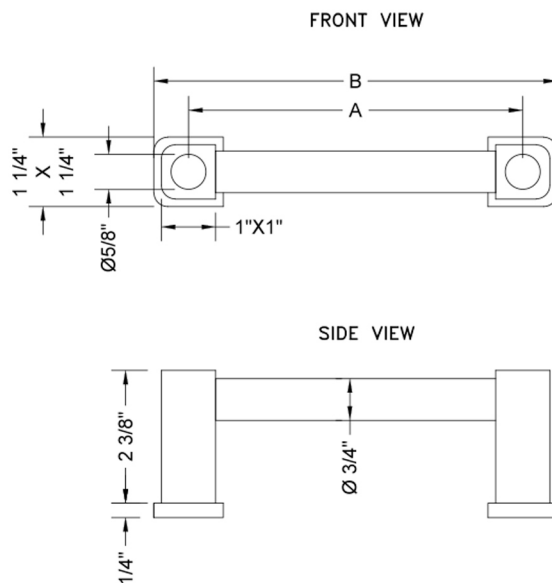

32" H80 Contempo Front Mount Shower Door Pull

Model #: H80-FM-32-

FEATURES:

- Can be mounted vertically or horizontally
- Can be used as a towel bar, foot rest, or shaving station when mounted horizontally
- Not to be used as a grab bar
- All brass construction, fully polished & plated
- For Glass Installation: Separate mounting kit required (H80-GLSKIT)
- Custom sizes available- Contact JACLO for pricing & availability
- Door pulls 24" or longer are NOT AVAILABLE in PG or SG. For large quantity orders, please contact hospitality@jaclo.com

SPECIFICATION DRAWING:

CONTEMPO FRONT MOUNT DOOR PULL			
PART. #	SPECIFICS	A	B
H80-FM-	6" CENTER TO CENTER	6"	7 1/2"
H80-FM-8	8" CENTER TO CENTER	8"	9 1/2"
H80-FM-12	12" CENTER TO CENTER	12"	13 1/2"
H80-FM-16	16" CENTER TO CENTER	16"	17 1/2"
H80-FM-18	18" CENTER TO CENTER	18"	19 1/2"
H80-FM-24	24" CENTER TO CENTER	24"	25 1/2"
H80-FM-32	32" CENTER TO CENTER	32"	33 1/2"