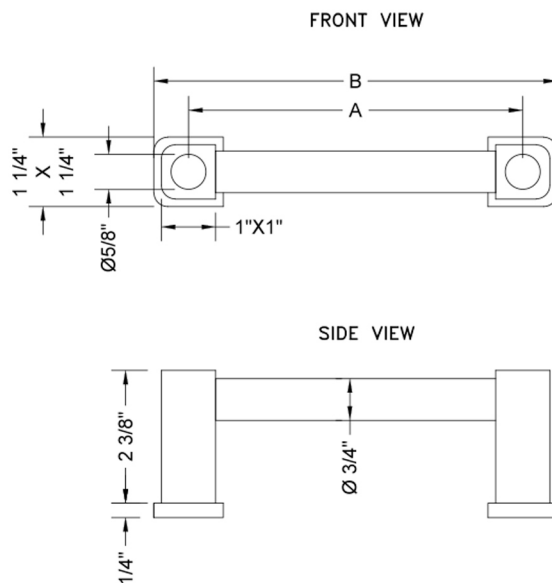

8" H80 Contempo Front Mount Shower Door Pull

Model #: H80-FM-8-

FEATURES:

- Can be mounted vertically or horizontally
- Can be used as a towel bar, foot rest, or shaving station when mounted horizontally
- Not to be used as a grab bar
- All brass construction, fully polished & plated
- For Glass Installation: Separate mounting kit required (H80-GLSKIT)
- Custom sizes available- Contact JACLO for pricing & availability
- Door pulls 24" or longer are NOT AVAILABLE in PG or SG. For large quantity orders, please contact hospitality@jaclo.com

SPECIFICATION DRAWING:

CONTEMPO FRONT MOUNT DOOR PULL			
PART. #	SPECIFICS	A	B
H80-FM-	6" CENTER TO CENTER	6"	7 1/2"
H80-FM-8	8" CENTER TO CENTER	8"	9 1/2"
H80-FM-12	12" CENTER TO CENTER	12"	13 1/2"
H80-FM-16	16" CENTER TO CENTER	16"	17 1/2"
H80-FM-18	18" CENTER TO CENTER	18"	19 1/2"
H80-FM-24	24" CENTER TO CENTER	24"	25 1/2"
H80-FM-32	32" CENTER TO CENTER	32"	33 1/2"