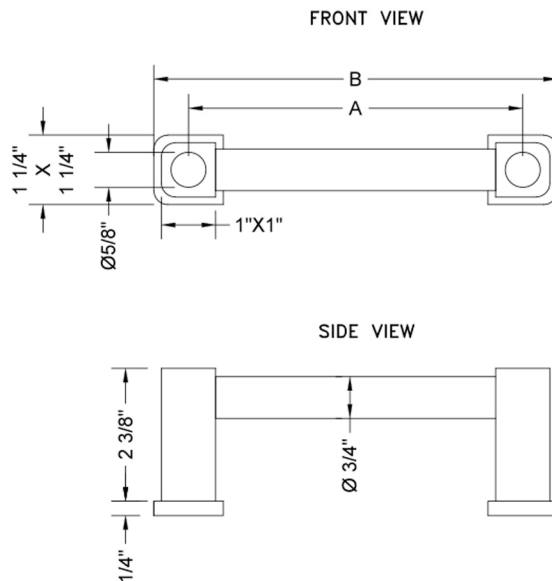

6" H80 Contempo Front Mount Shower Door Pull

Model #: H80-FM-

FEATURES:

- Can be mounted vertically or horizontally
- Can be used as a towel bar, foot rest, or shaving station when mounted horizontally
- Not to be used as a grab bar
- All brass construction, fully polished & plated
- For Glass Installation: Separate mounting kit required (H80-GLSKIT)
- Custom sizes available- Contact JACLO for pricing & availability
- Door pulls 24" or longer are NOT AVAILABLE in PG or SG. For large quantity orders, please contact hospitality@jaclo.com

SPECIFICATION DRAWING:

CONTEMPO FRONT MOUNT DOOR PULL			
PART. #	SPECIFICS	A	B
H80-FM-	6" CENTER TO CENTER	6"	7 1/2"
H80-FM-8	8" CENTER TO CENTER	8"	9 1/2"
H80-FM-12	12" CENTER TO CENTER	12"	13 1/2"
H80-FM-16	16" CENTER TO CENTER	16"	17 1/2"
H80-FM-18	18" CENTER TO CENTER	18"	19 1/2"
H80-FM-24	24" CENTER TO CENTER	24"	25 1/2"
H80-FM-32	32" CENTER TO CENTER	32"	33 1/2"