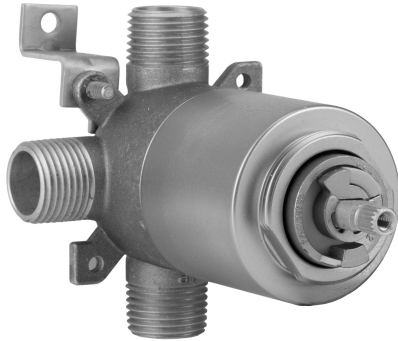

Compact Pressure Balance Cycling Valve

Model #: J-COM-CSV

FEATURES:

- All brass body
- Pressure balance valve mixes hot & cold water
- Anti-scald protection
- Rotating the handle counter clockwise turns on the water & controls the water temperature
- Ceramic cartridge
- 1/2" NPT male ports
- 4.75 GPM flow @ 60 PSI
- Extension kit available for deep wall installations, J-CSV-EXT- designate finish
- Ideal for Bidet Handshowers
- Requires B426-TRIM-

AVAILABLE FINISHES:

N/A

SPECIFICATION DRAWING: