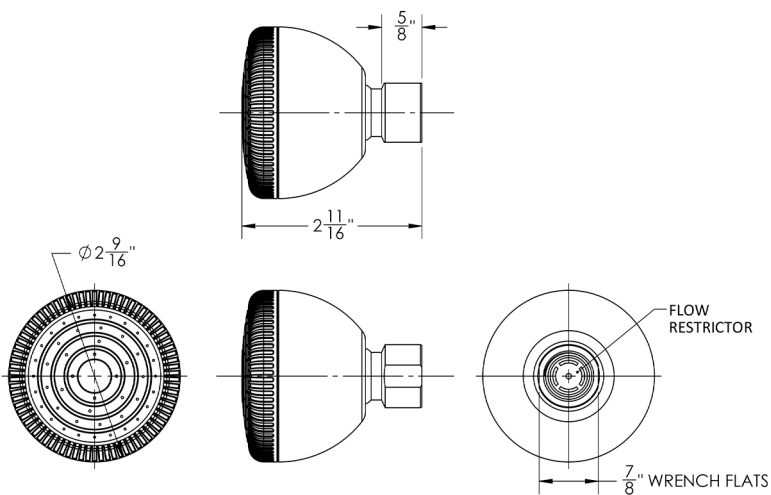

Single Function Showerhead- 1.75 GPM

Model #: S121-1.75-

FEATURES:

- Single function showerhead with 2 1/2" face
- 1/2" IPS adjustable brass ball joint to adjust angle of showerhead
- Economical
- 1.75 GPM only Available in PCH only

AVAILABLE FINISHES:

Polished Chrome (PCH)

SPECIFICATION DRAWING:

SPRAY PATTERNS:

Full Rain