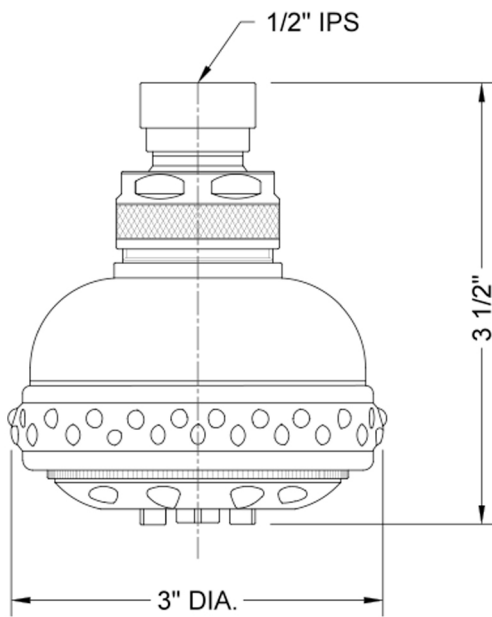

Serena Showerhead- 1.75 GPM

Model #: S128-1.75-

FEATURES:

- 5 function showerhead with 3" face
- 1/2" IPS adjustable brass ball joint to adjust angle of showerhead
- Rubber ring for easy grip, no slip adjustment of functions
- Available flow rates: 2.5, 2.0, 1.75 & 1.5 GPM
- 2.0 GPM—WaterSense approved
- Not available in AUB, ULB, WH, JACLO=COLOR

SPECIFICATION DRAWING:

SPRAY PATTERNS: