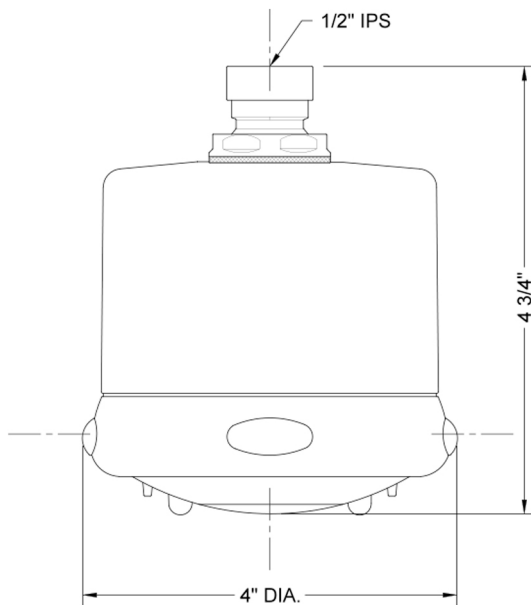

SPECIFICATION DRAWING: