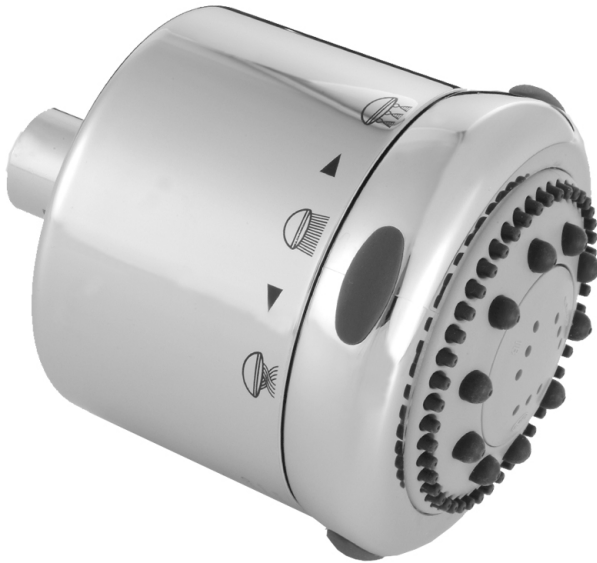

Frescia Light Grey Face Showerhead

Model #: S139-

FEATURES:

- 4 function showerhead with 4" face
- 1/2" IPS adjustable brass ball joint to adjust angle of showerhead
- Rubber tabs on adjusting ring for easy grip, no slip adjustment of functions
- Ideal for use with 60° showerarms, 8041 & 8043
- Available flow rates: 2.5, 2.0, 1.75 & 1.5 GPM
- Not available in AUB, ULB, WH, JACLO=COLOR

AVAILABLE FINISHES:

Polished Chrome (PCH)	Satin Chrome (SC)	Bronze Umber (BU)
Satin Nickel (SN)	Pewter (PEW)	Caramel Bronze (CB)
Polished Nickel (PN)	Antique Brass (AB)	Antique Copper (ACU)
Oil-Rubbed Bronze (ORB)	Polished Brass (PB)	Polished Copper (PCU)
Vintage Bronze (VB)	Satin Brass (SB)	Matte Black (MBK)
Satin Gold (SG)	Polished Gold (PG)	Black Nickel (BKN)
Satin Cooper (SCU)	Graphite (GPH)	