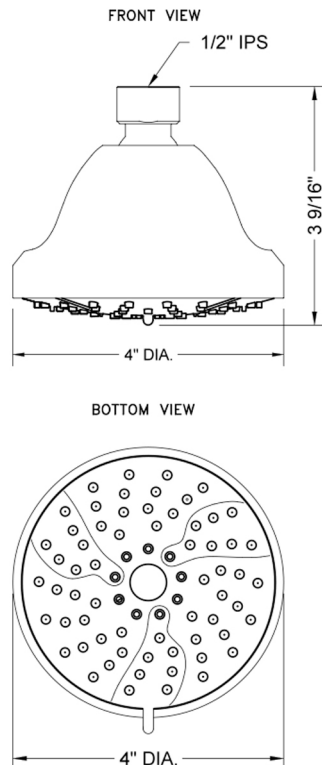

SHOWERALL® 4 Function Showerhead with JX7® Technology with Pause Control- 1.5 GPM

Model #: S163-1.5-

FEATURES:

- 4" diameter 4 function showerhead with pause control to conserve water
- Pause control is not a positive shut-off, must drip per plumbing code
- 1/2" IPS adjustable brass ball joint to adjust angle of showerhead
- Available flow rates: 2.5, 2.0, 1.75 & 1.5 GPM
- 2.0 GPM—WaterSense approved
- JX7® Technology
- Available in PCH, SN, MBK only

AVAILABLE FINISHES:

Polished Chrome (PCH) Satin Nickel (SN) Matte Black (MBK)

SPECIFICATION DRAWING:

SPRAY PATTERNS: