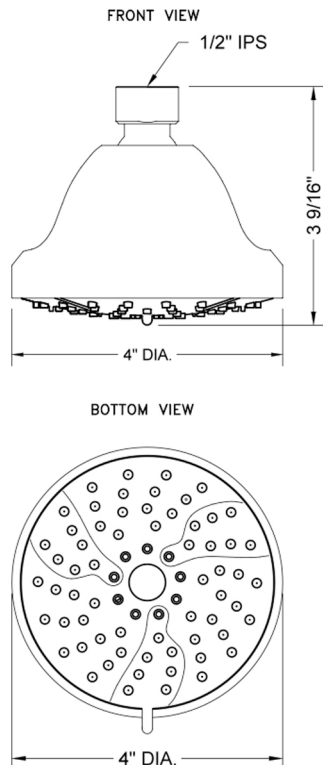

# SHOWERALL® 4 Function Showerhead with JX7® Technology with Pause Control- 1.75 GPM

Model #: S163-1.75-

### FEATURES:

- 4" diameter 4 function showerhead with pause control to conserve water
- Pause control is not a positive shut-off, must drip per plumbing code
- 1/2" IPS adjustable brass ball joint to adjust angle of showerhead
- Available flow rates: 2.5, 2.0, 1.75 & 1.5 GPM
- 2.0 GPM—WaterSense approved
- JX7® Technology
- Available in PCH, SN, MBK only

### SPECIFICATION DRAWING:

### SPRAY PATTERNS: