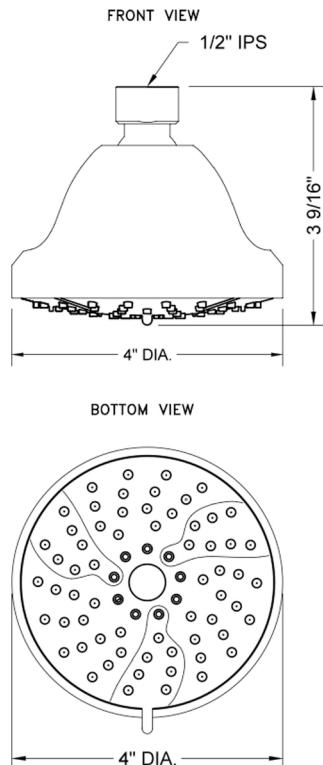

SHOWERALL® 4 Function Showerhead with JX7® Technology with Pause Control- 2.0 GPM

Model #: S163-2.0-

JACLO®

Confidence from start to finish.™

FEATURES:

- 4" diameter 4 function showerhead with pause control to conserve water
- Pause control is not a positive shut-off, must drip per plumbing code
- 1/2" IPS adjustable brass ball joint to adjust angle of showerhead
- Available flow rates: 2.5, 2.0, 1.75 & 1.5 GPM
- 2.0 GPM—WaterSense approved
- JX7® Technology
- Available in PCH, SN, MBK only

AVAILABLE FINISHES:

Polished Chrome (PCH) Satin Nickel (SN) Matte Black (MBK)

SPECIFICATION DRAWING:

SPRAY PATTERNS:

COMPLIANCES:

CEC

Complies with: ASME A112.18.1-2012/CSA B125.1-12