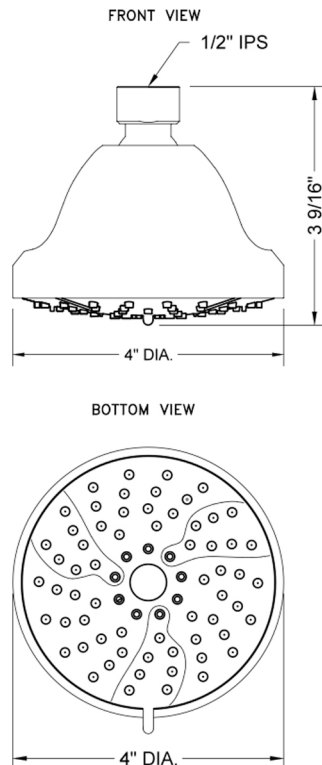

SHOWERALL® 4 Function Showerhead with JX7® Technology with Pause Control

Model #: S163-

FEATURES:

- 4" diameter 4 function showerhead with pause control to conserve water
- Pause control is not a positive shut-off, must drip per plumbing code
- 1/2" IPS adjustable brass ball joint to adjust angle of showerhead
- Available flow rates: 2.5, 2.0, 1.75 & 1.5 GPM
- 2.0 GPM—WaterSense approved
- JX7® Technology
- Available in PCH, SN, MBK only

AVAILABLE FINISHES:

Polished Chrome (PCH) Satin Nickel (SN) Matte Black (MBK)

SPECIFICATION DRAWING:

SPRAY PATTERNS:

COMPLIANCES:

Complies with: ASME A112.18.1-2012/CSA B125.1-12