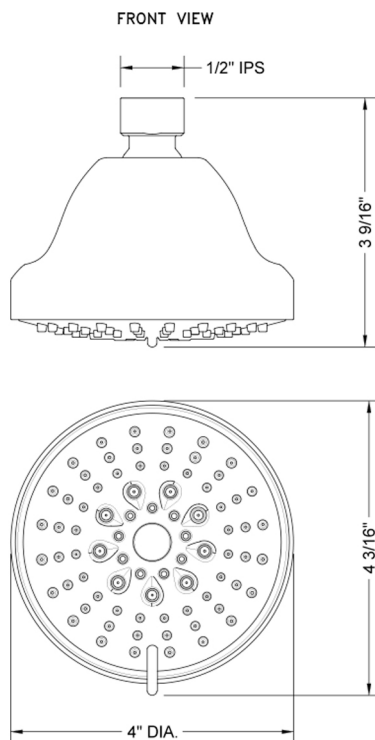

# SHOWERALL® 6 Function Showerhead with JX7® Technology- 1.5 GPM

Model #: S165-1.5-

## FEATURES:

- 4" diameter 6 function showerhead with pause control to conserve water
- Pause control is not a positive shut-off, must drip per plumbing code
- 1/2" IPS adjustable brass ball joint to adjust angle of showerhead
- Available flow rates: 2.5, 2.0, 1.75 & 1.5 GPM
- 2.0 GPM—WaterSense approved
- JX7® Technology
- Available in PCH, SN, PN, PB, MBK only

## SPECIFICATION DRAWING: