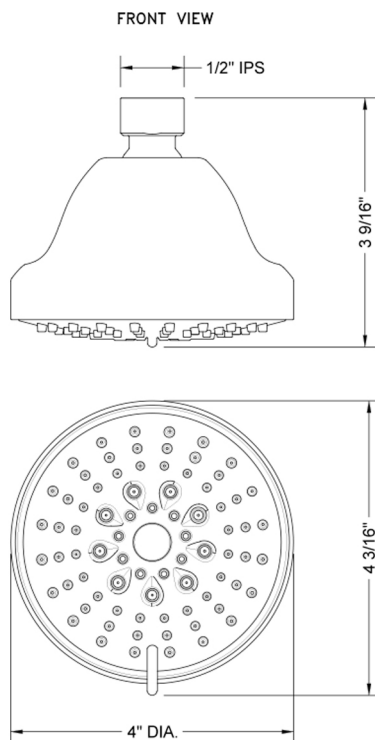

# SHOWERALL® 6 Function Showerhead with JX7® Technology- 1.75 GPM

Model #: S165-1.75-

## FEATURES:

- 4" diameter 6 function showerhead with pause control to conserve water
- Pause control is not a positive shut-off, must drip per plumbing code
- 1/2" IPS adjustable brass ball joint to adjust angle of showerhead
- Available flow rates: 2.5, 2.0, 1.75 & 1.5 GPM
- 2.0 GPM—WaterSense approved
- JX7® Technology
- Available in PCH, SN, PN, PB, MBK only

## SPECIFICATION DRAWING: