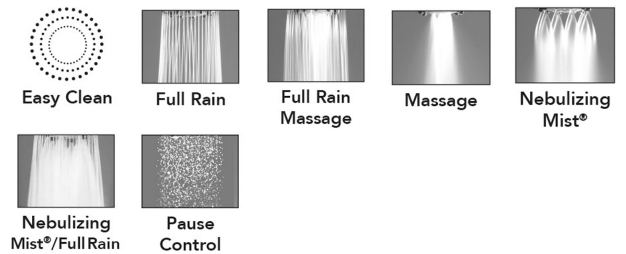

SPRAY PATTERNS:

COMPLIANCES:

CEC

Complies with: ASME A112.18.1-2012/CSA B125.1-12