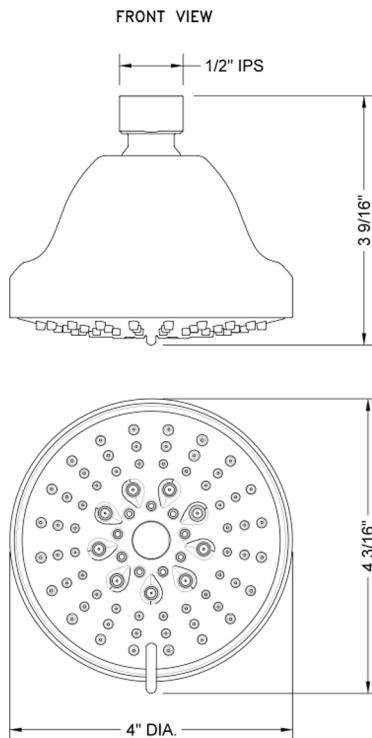

# SHOWERALL® 6 Function Showerhead with JX7® Technology- 2.0 GPM

Model #: S165-2.0-

### FEATURES:

- 4" diameter 6 function showerhead with pause control to conserve water
- Pause control is not a positive shut-off, must drip per plumbing code
- 1/2" IPS adjustable brass ball joint to adjust angle of showerhead
- Available flow rates: 2.5, 2.0, 1.75 & 1.5 GPM
- 2.0 GPM—WaterSense approved
- JX7® Technology
- Available in PCH, SN, PN, PB, MBK only

### SPECIFICATION DRAWING: