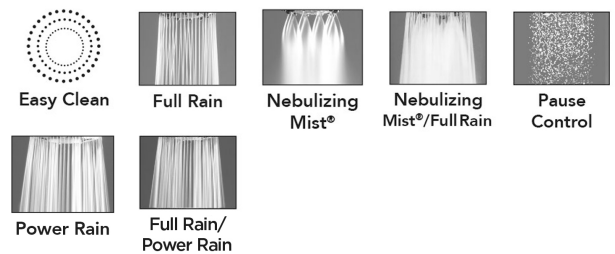

SPRAY PATTERNS: