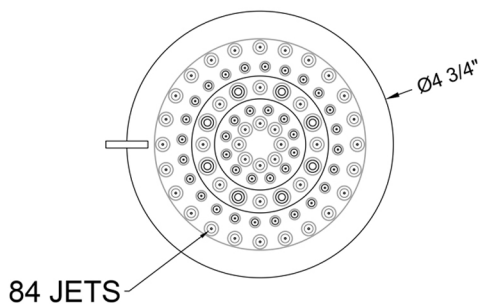

SPECIFICATION DRAWING: