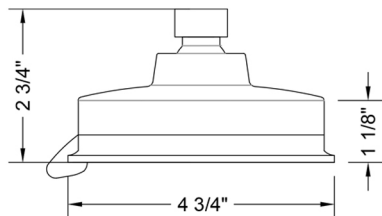

SPECIFICATION DRAWING: