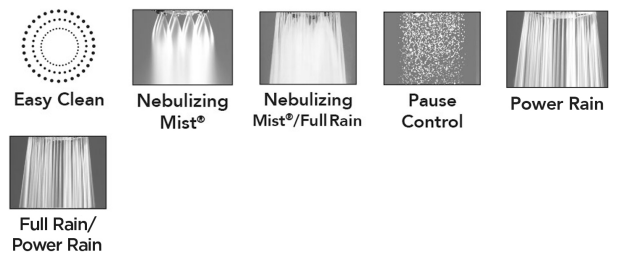

SPRAY PATTERNS: