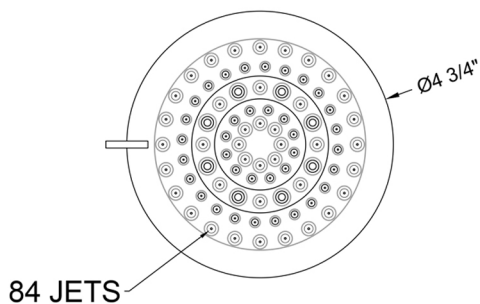

SPECIFICATION DRAWING: