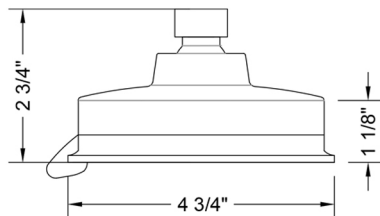

SPECIFICATION DRAWING: