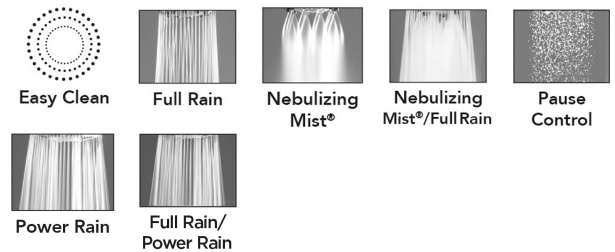

SPRAY PATTERNS: