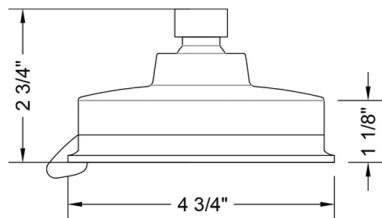

SPECIFICATION DRAWING: