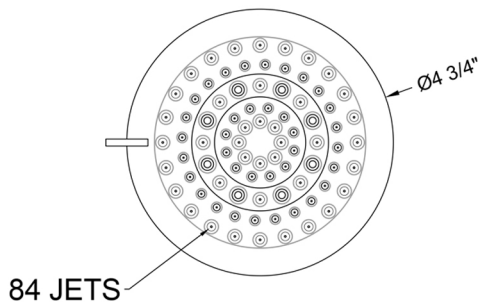

SPECIFICATION DRAWING: