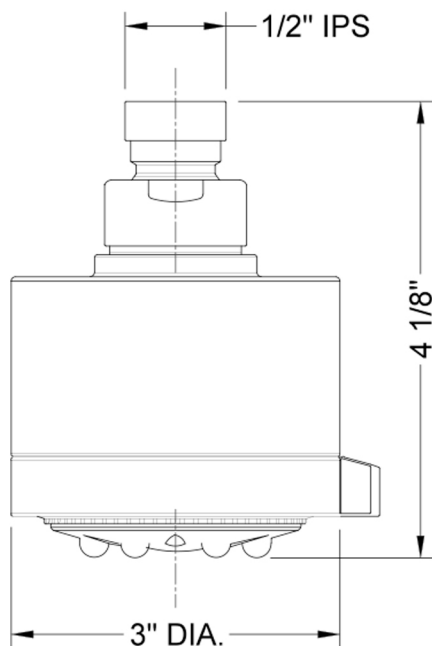

Cylindrico 5 Showerhead- 1.75 GPM

Model #: S168-1.75-

FEATURES:

- 5 function showerhead with 3" face
- 1/2" IPS adjustable brass ball joint to adjust angle of showerhead
- Tab on adjusting ring allows for easy, adjustment of functions
- Available flow rates: 2.5, 2.0, 1.75 & 1.5 GPM
- 2.0 GPM—WaterSense approved
- Not available in AUB, ULB, WH, JACLO=COLOR

SPECIFICATION DRAWING:

SPRAY PATTERNS: