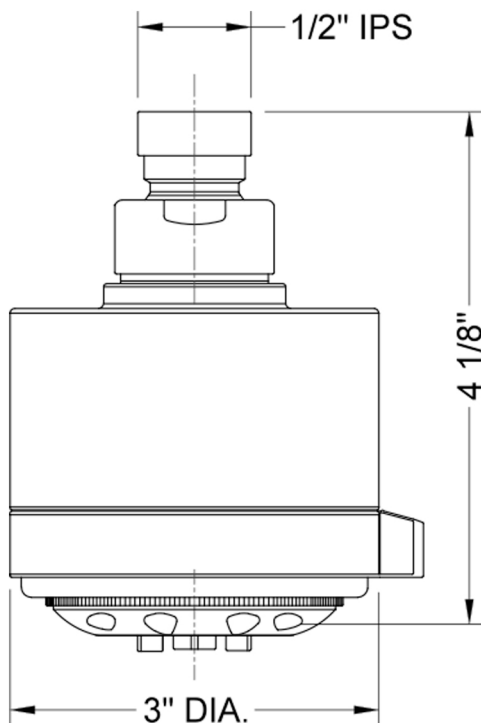

SPECIFICATION DRAWING: