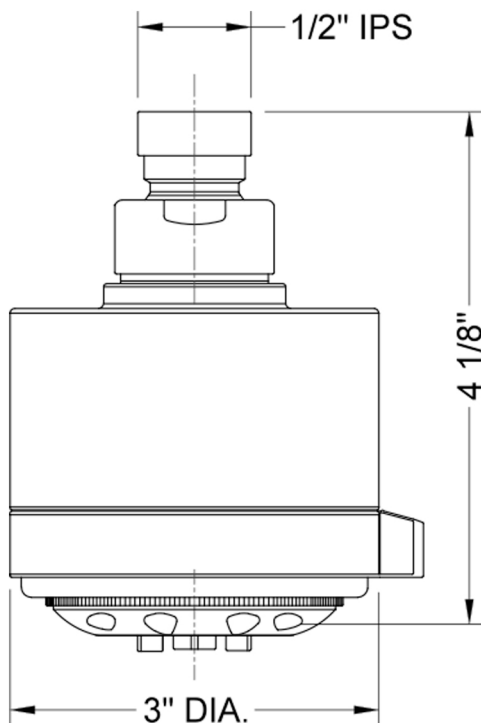

Cylindrica 5 Power Spray Showerhead - 1.75 GPM

Model #: S179-1.75-

FEATURES:

- 5 function showerhead with 3" face
- 1/2" IPS adjustable brass ball joint to adjust angle of showerhead
- Tab on adjusting ring allows for easy, adjustment of functions
- Available flow rates: 2.5, 2.0, 1.75 & 1.5 GPM
- Not available in AUB, ULB, WH, JACLO=COLOR

SPECIFICATION DRAWING:

SPRAY PATTERNS: