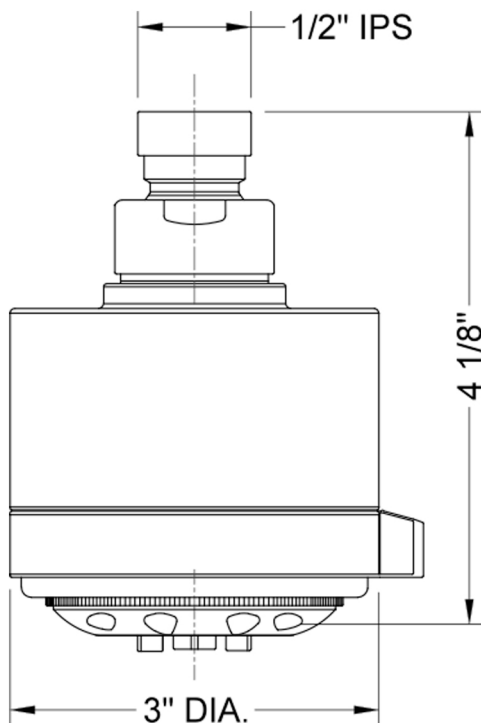

Cylindrica 5 Power Spray Showerhead - 2.0 GPM

Model #: S179-2.0-

FEATURES:

- 5 function showerhead with 3" face
- 1/2" IPS adjustable brass ball joint to adjust angle of showerhead
- Tab on adjusting ring allows for easy, adjustment of functions
- Available flow rates: 2.5, 2.0, 1.75 & 1.5 GPM
- Not available in AUB, ULB, WH, JACLO=COLOR

SPECIFICATION DRAWING:

SPRAY PATTERNS: