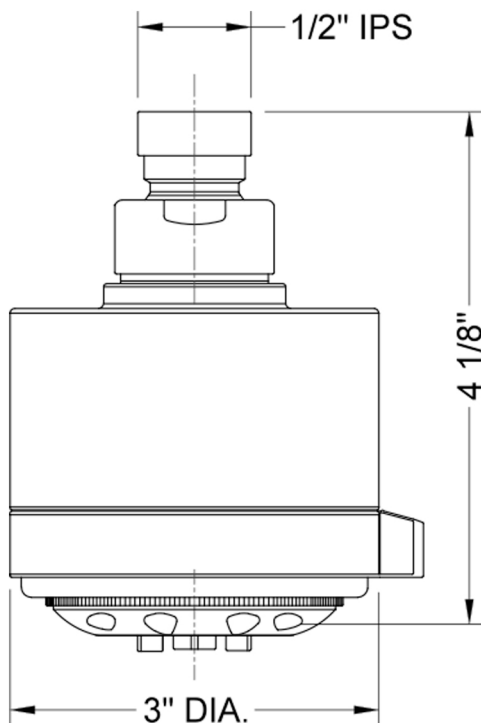

Cylindrica 5 Power Spray Showerhead

Model #: S179-

FEATURES:

- 5 function showerhead with 3" face
- 1/2" IPS adjustable brass ball joint to adjust angle of showerhead
- Tab on adjusting ring allows for easy, adjustment of functions
- Available flow rates: 2.5, 2.0, 1.75 & 1.5 GPM
- Not available in AUB, ULB, WH, JACLO=COLOR

SPECIFICATION DRAWING:

SPRAY PATTERNS: