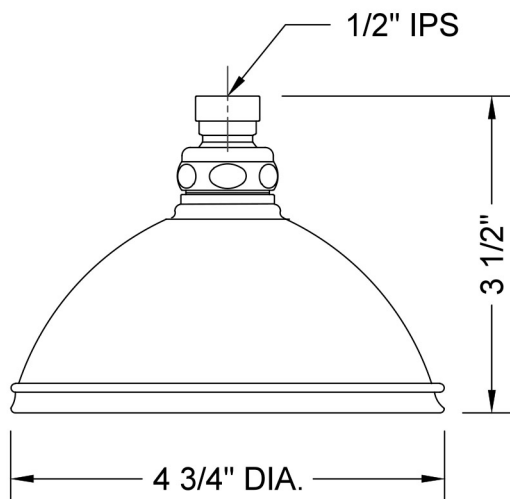

SPECIFICATION DRAWING:

FRONT VIEW

SPRAY PATTERNS:

ANGLES AND FLOW RATES: