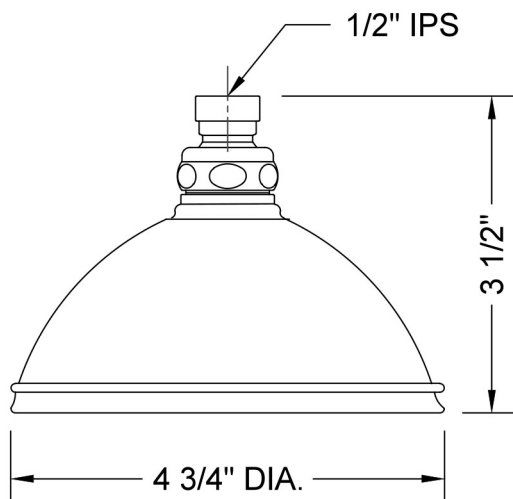

SPECIFICATION DRAWING:

FRONT VIEW

SPRAY PATTERNS:

ANGLES AND FLOW RATES:

COMPLIANCES:

CEC

Complies with: ASME A112.18.1-2012/CSA B125.1-12