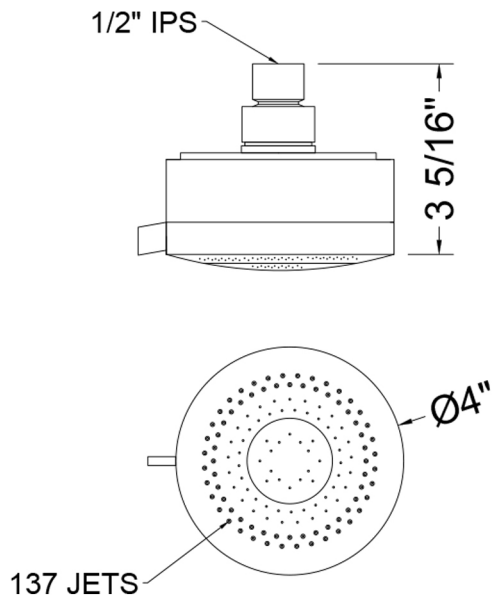

Kiera Rainhead- 1.5 GPM

Model #: S182-1.5-

FEATURES:

- 3 function showerhead with 4" face
- 1/2" IPS adjustable brass ball joint to adjust angle of showerhead
- Available flow rates: 2.5, 2.0, 1.75 & 1.5 GPM
- Not available in AUB, ULB, WH, JACLO=COLOR

SPECIFICATION DRAWING:

SPRAY PATTERNS: