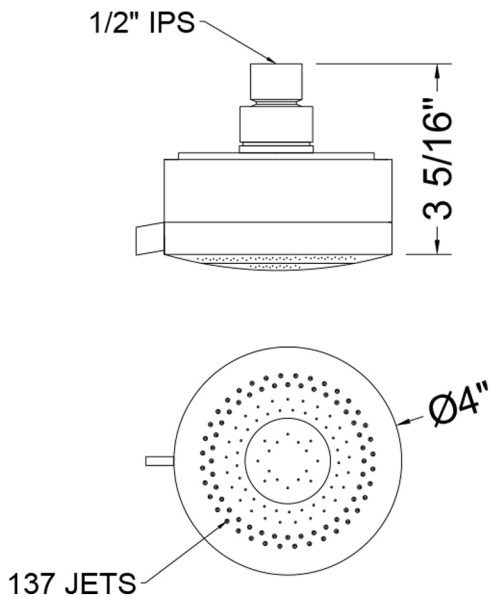

## Kiera Rainhead- 1.75 GPM

Model #: S182-1.75-

### FEATURES:

- 3 function showerhead with 4" face
- 1/2" IPS adjustable brass ball joint to adjust angle of showerhead
- Available flow rates: 2.5, 2.0, 1.75 & 1.5 GPM
- Not available in AUB, ULB, WH, JACLO=COLOR

### SPECIFICATION DRAWING: