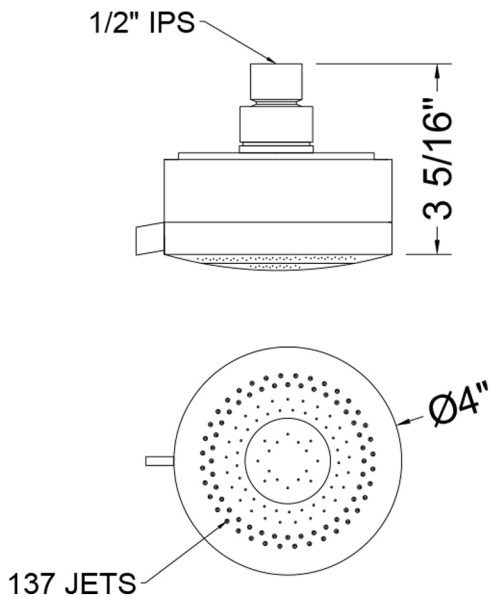

Kiera Rainhead- 2.0 GPM

Model #: S182-2.0-

FEATURES:

- 3 function showerhead with 4" face
- 1/2" IPS adjustable brass ball joint to adjust angle of showerhead
- Available flow rates: 2.5, 2.0, 1.75 & 1.5 GPM
- Not available in AUB, ULB, WH, JACLO=COLOR

SPECIFICATION DRAWING:

SPRAY PATTERNS: