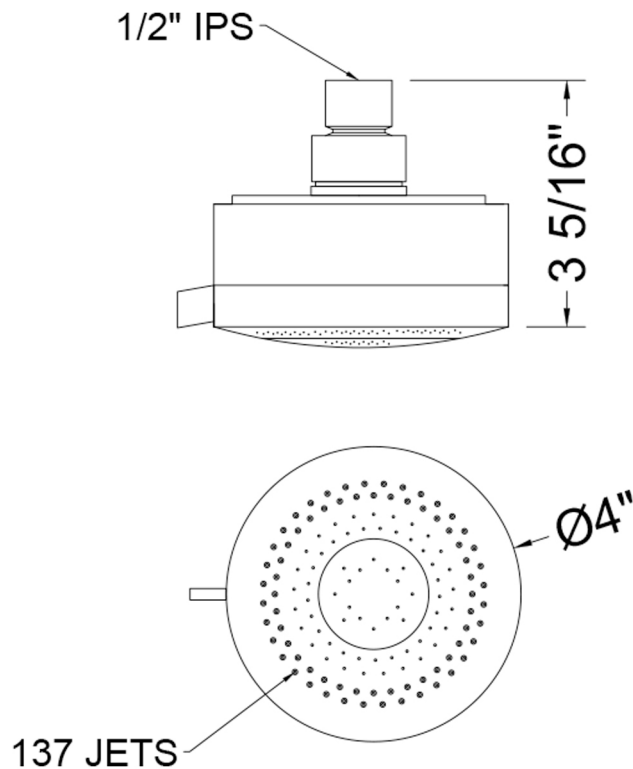

Kiera Rainhead

Model #: S182-

FEATURES:

- 3 function showerhead with 4" face
- 1/2" IPS adjustable brass ball joint to adjust angle of showerhead
- Available flow rates: 2.5, 2.0, 1.75 & 1.5 GPM
- Not available in AUB, ULB, WH, JACLO=COLOR

SPECIFICATION DRAWING:

SPRAY PATTERNS: