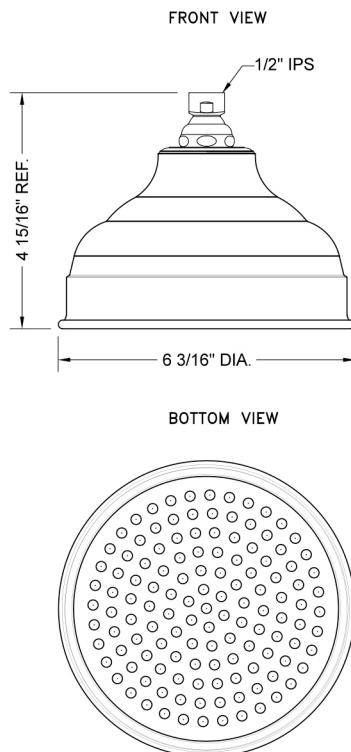

SPECIFICATION DRAWING:

SPRAY PATTERNS:

ANGLES AND FLOW RATES: