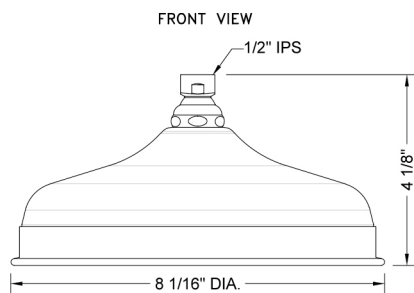

SPECIFICATION DRAWING: