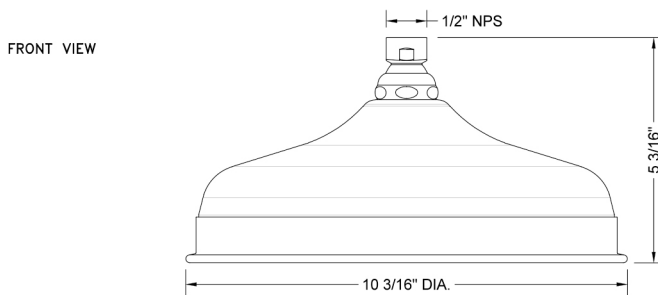

Carolene Rainhead-1.75

Model #: S187-1.75-

FEATURES:

- 1/2" IPS adjustable brass ball joint to adjust angle of showerhead
- 10" diameter with 127 sprays for full rain effect
- Unique interior channeling system disperses water evenly creating a pressurized rainspray for an exhilarating shower experience
- Available flow rates: 2.5, 2.0, 1.75 & 1.5 GPM
- Available only in: PCH, SN, PN

AVAILABLE FINISHES:

Polished Chrome (PCH) Satin Nickel (SN) Polished Nickel (PN)

SPECIFICATION DRAWING:

SPRAY PATTERNS:

ANGLES AND FLOW RATES: