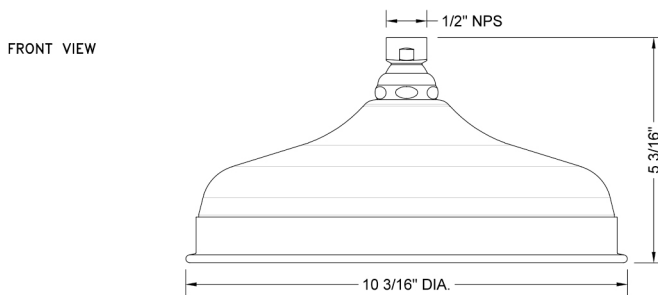

Carolene Rainhead- 2.0 GPM

Model #: S187-2.0-

FEATURES:

- 1/2" IPS adjustable brass ball joint to adjust angle of showerhead
- 10" diameter with 127 sprays for full rain effect
- Unique interior channeling system disperses water evenly creating a pressurized rainspray for an exhilarating shower experience
- Available flow rates: 2.5, 2.0, 1.75 & 1.5 GPM
- Available only in: PCH, SN, PN

AVAILABLE FINISHES:

Polished Chrome (PCH) Satin Nickel (SN) Polished Nickel (PN)

SPECIFICATION DRAWING:

SPRAY PATTERNS:

ANGLES AND FLOW RATES: